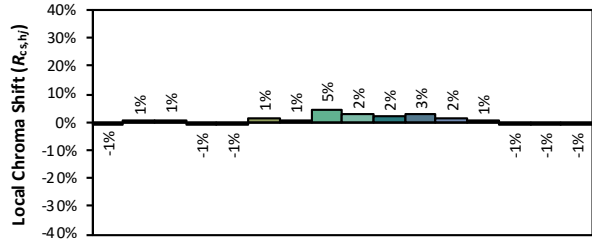

Source: Xicato 9522

Manufacturer: Xicato

Date: 12/13/19

Model: Artist Series 2200K

Notes: This is a recommended method for displaying ANSI/IES TM-30-18 information.

x **0.5036**
 y **0.4139**
 u' **0.2894**
 v' **0.5353**