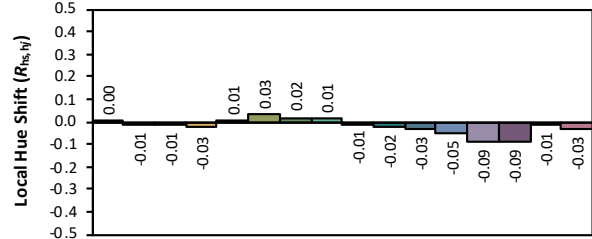

Source: Xicato 9522

Manufacturer: Xicato

Date: 12/13/19

Model: Artist Series 2200K

Notes: This is a recommended method for displaying ANSI/IES TM-30-18 information.

x **0.5036**
 y **0.4139**
 u' **0.2894**
 v' **0.5353**