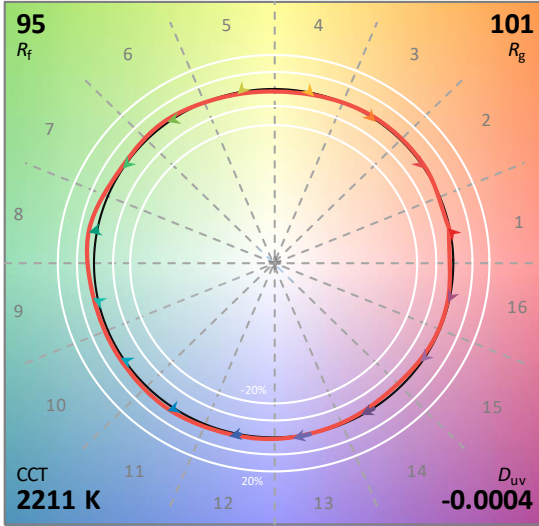

Source: Xicato 9522

Manufacturer: Xicato

Date: 12/13/19

Model: Artist Series 2200K

Notes: This is a recommended method for displaying ANSI/IES TM-30-18 information.

x **0.5036**
 y **0.4139**
 u' **0.2894**
 v' **0.5353**