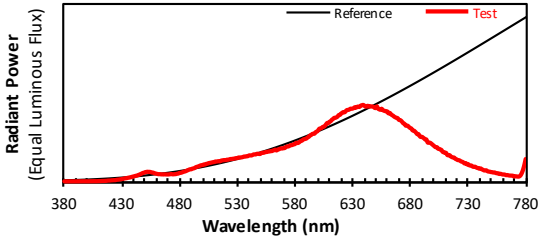

Source: Xicato 9522

Manufacturer: Xicato

Date: 12/13/19

Model: Artist Series 2200K

Notes: This is a recommended method for displaying ANSI/IES TM-30-18 information.

x **0.5036**
 y **0.4139**
 u' **0.2894**
 v' **0.5353**