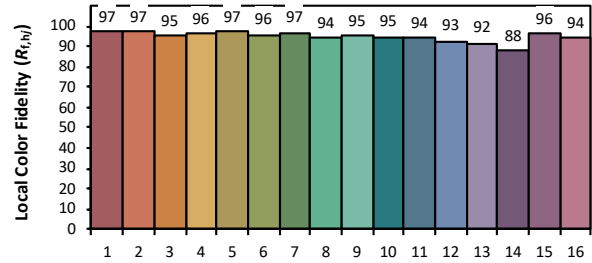

Source: Xicato 9522

Manufacturer: Xicato

Date: 12/13/19

Model: Artist Series 2200K

Notes: This is a recommended method for displaying ANSI/IES TM-30-18 information.

x **0.5036**
 y **0.4139**
 u' **0.2894**
 v' **0.5353**