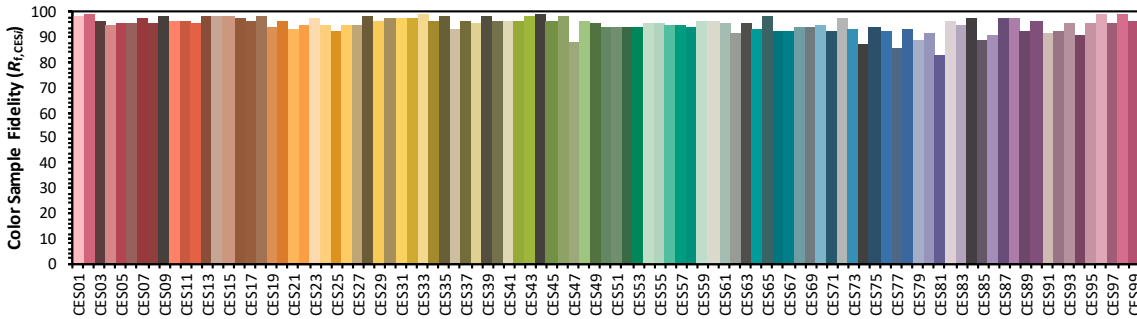

Source: Xicato 9522

Manufacturer: Xicato

Date: 12/13/19

Model: Artist Series 2200K

Notes: This is a recommended method for displaying ANSI/IES TM-30-18 information.

x **0.5036**
 y **0.4139**
 u' **0.2894**
 v' **0.5353**