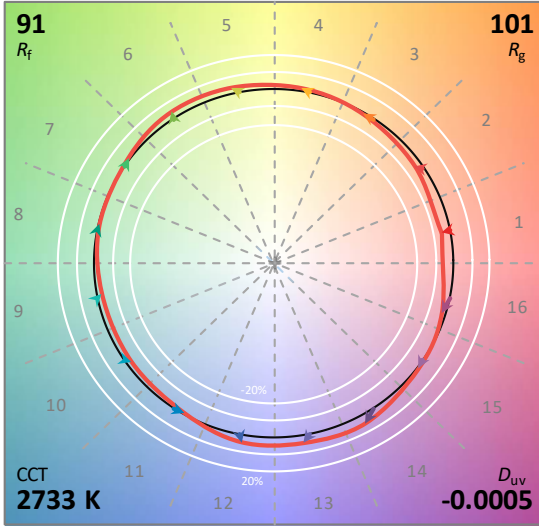

Source: Xicato 9027

Manufacturer: Xicato

Date: 12/13/19

Model: Designer Series 2700K

Notes: This is a recommended method for displaying ANSI/IES TM-30-18 information.

x **0.4563**
 y **0.4085**
 u' **0.2612**
 v' **0.5260**