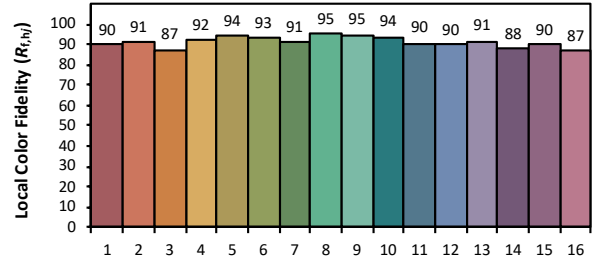

Source: Xicato 9027

Manufacturer: Xicato

Date: 12/13/19

Model: Designer Series 2700K

Notes: This is a recommended method for displaying ANSI/IES TM-30-18 information.

x **0.4563**
 y **0.4085**
 u' **0.2612**
 v' **0.5260**