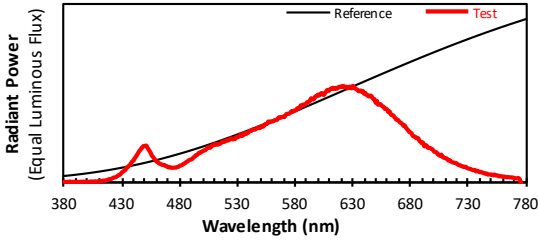

Source: Xicato 9027

Manufacturer: Xicato

Date: 12/13/19

Model: Designer Series 2700K

Notes: This is a recommended method for displaying ANSI/IES TM-30-18 information.

x **0.4563**
 y **0.4085**
 u' **0.2612**
 v' **0.5260**