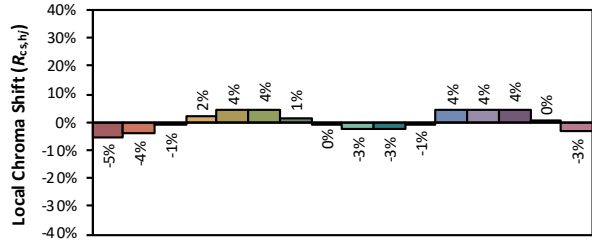

Source: Xicato 9027

Manufacturer: Xicato

Date: 12/13/19

Model: Designer Series 2700K

Notes: This is a recommended method for displaying ANSI/IES TM-30-18 information.

x **0.4563**
 y **0.4085**
 u' **0.2612**
 v' **0.5260**