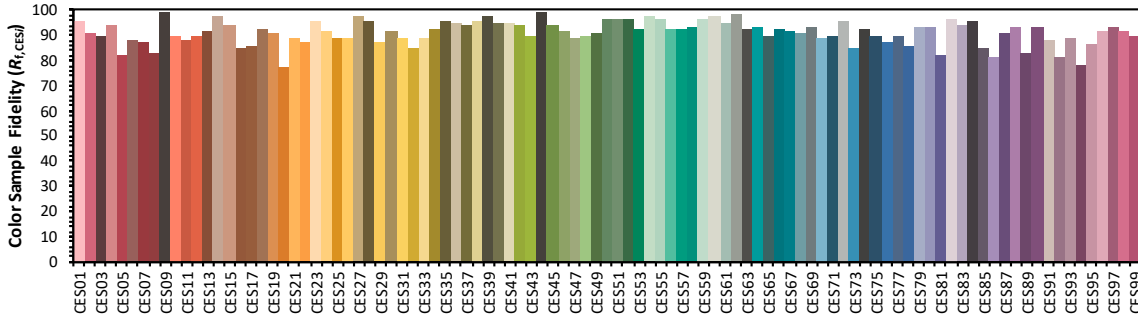

Source: Xicato 9027

Manufacturer: Xicato

Date: 12/13/19

Model: Designer Series 2700K

Notes: This is a recommended method for displaying ANSI/IES TM-30-18 information.

x **0.4563**
 y **0.4085**
 u' **0.2612**
 v' **0.5260**