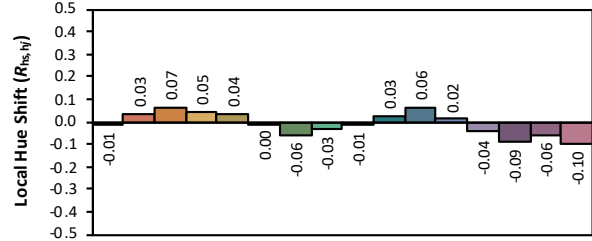

Source: Xicato 9027

Manufacturer: Xicato

Date: 12/13/19

Model: Designer Series 2700K

Notes: This is a recommended method for displaying ANSI/IES TM-30-18 information.

x **0.4563**
 y **0.4085**
 u' **0.2612**
 v' **0.5260**