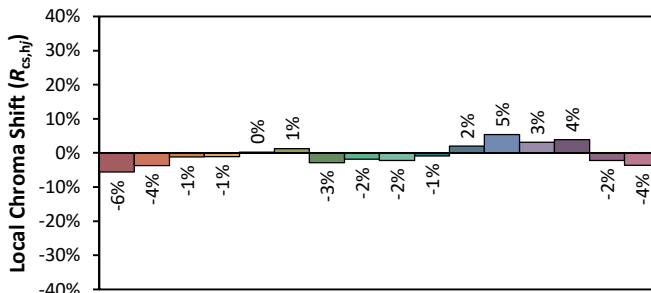

IES TM-30-18 Color Rendition Report

Source: XOB04 9027
Date: 9/16/2020

Manufacturer: Xicato
Model: XOB04

Notes: This is a recommended method for displaying IES TM-30-18 information.

x **0.4540**
 y **0.4037**
 u' **0.2618**
 v' **0.5238**