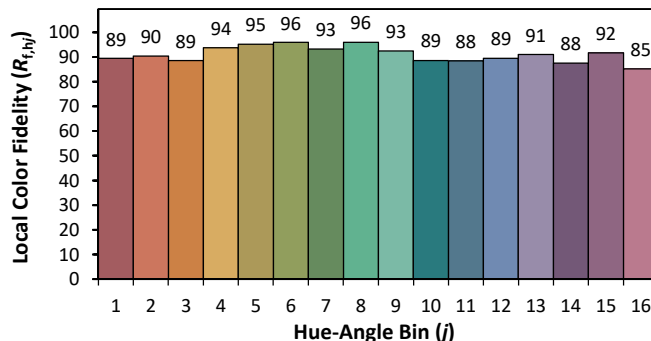

IES TM-30-18 Color Rendition Report

Source: XOB04 9027
Date: 9/16/2020

Manufacturer: Xicato
Model: XOB04

Notes: This is a recommended method for displaying IES TM-30-18 information.

x **0.4540**
 y **0.4037**
 u' **0.2618**
 v' **0.5238**