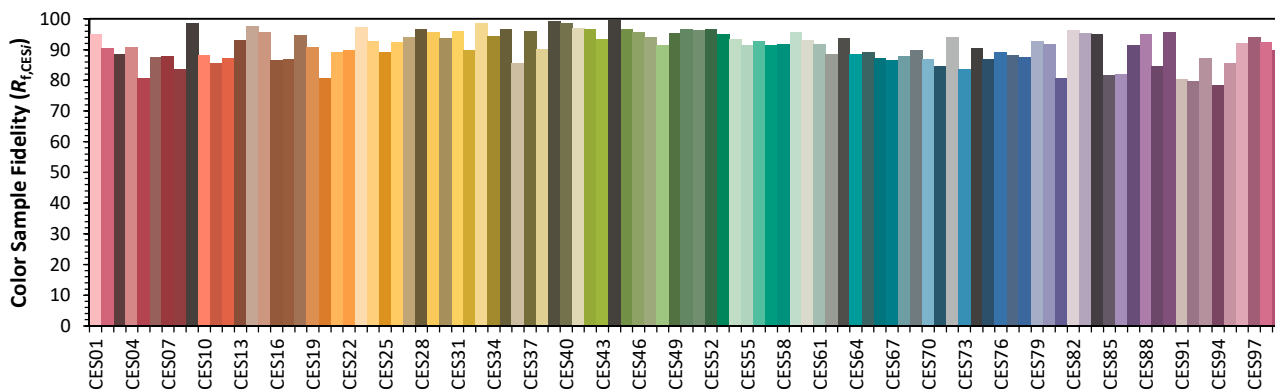

IES TM-30-18 Color Rendition Report

Source: XOB04 9027
Date: 9/16/2020

Manufacturer: Xicato
Model: XOB04

Notes: This is a recommended method for displaying IES TM-30-18 information.

x **0.4540**
 y **0.4037**
 u' **0.2618**
 v' **0.5238**