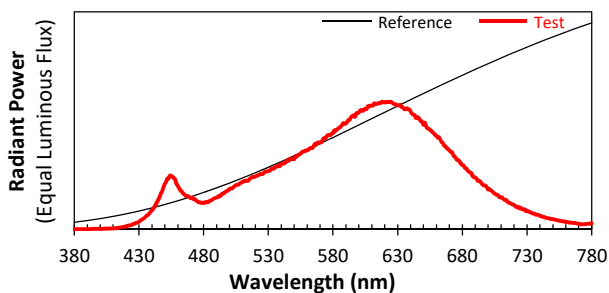

IES TM-30-18 Color Rendition Report

Source: XOB04 9027
Date: 9/16/2020

Manufacturer: Xicato
Model: XOB04

Notes: This is a recommended method for displaying IES TM-30-18 information.

x **0.4540**
 y **0.4037**
 u' **0.2618**
 v' **0.5238**