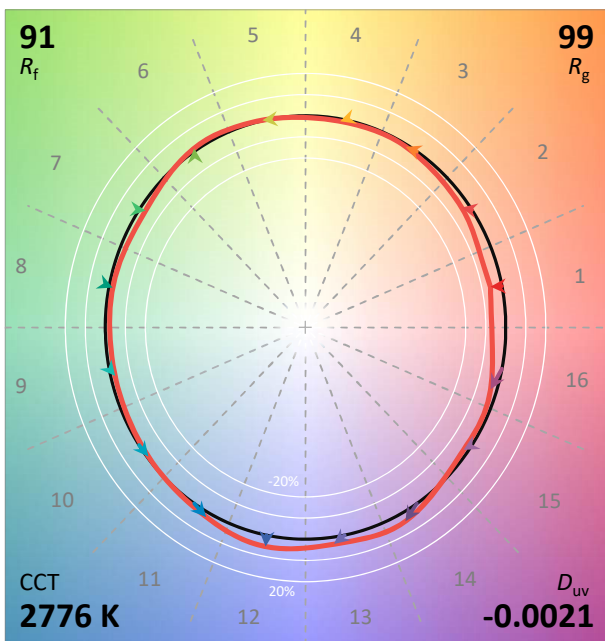

IES TM-30-18 Color Rendition Report

Source: XOB04 9027
Date: 9/16/2020

Manufacturer: Xicato
Model: XOB04

Notes: This is a recommended method for displaying IES TM-30-18 information.

x **0.4540**
 y **0.4037**
 u' **0.2618**
 v' **0.5238**