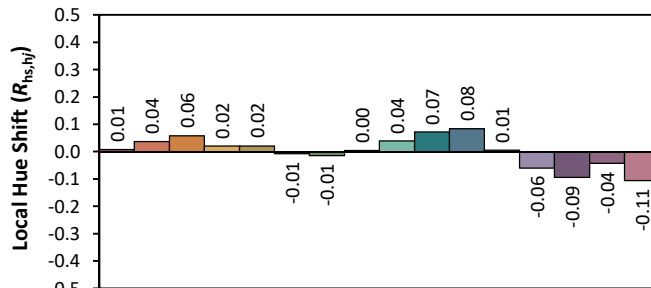

IES TM-30-18 Color Rendition Report

Source: XOB04 9027
Date: 9/16/2020

Manufacturer: Xicato
Model: XOB04

Notes: This is a recommended method for displaying IES TM-30-18 information.

x **0.4540**
 y **0.4037**
 u' **0.2618**
 v' **0.5238**