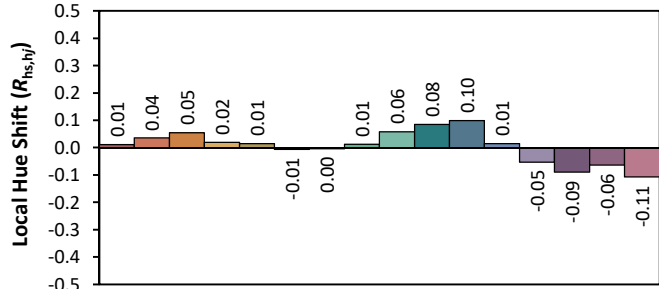

IES TM-30-18 Color Rendition Report

Source: XOB04 9030
 Date: 9/16/2020

Manufacturer: Xicato
 Model: XOB04

Notes: This is a recommended method for displaying IES TM-30-18 information.

x **0.4341**
 y **0.3968**
 u' **0.2519**
 v' **0.5181**