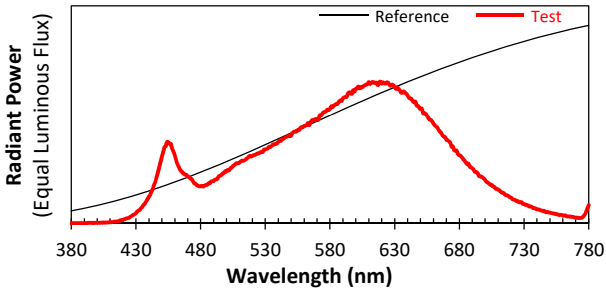

IES TM-30-18 Color Rendition Report

Source: XOB04 9030
 Date: 9/16/2020

Manufacturer: Xicato
 Model: XOB04

Notes: This is a recommended method for displaying IES TM-30-18 information.

x **0.4341**
 y **0.3968**
 u' **0.2519**
 v' **0.5181**