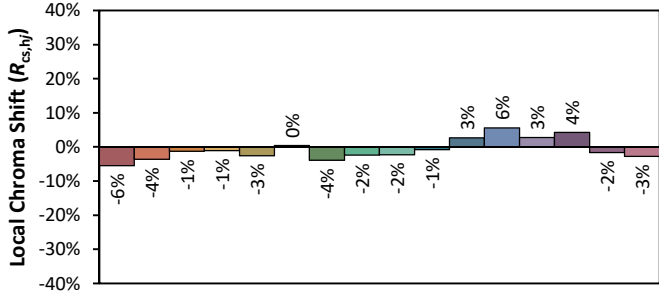

IES TM-30-18 Color Rendition Report

Source: XOB04 9030
 Date: 9/16/2020

Manufacturer: Xicato
 Model: XOB04

Notes: This is a recommended method for displaying IES TM-30-18 information.

x **0.4341**
 y **0.3968**
 u' **0.2519**
 v' **0.5181**