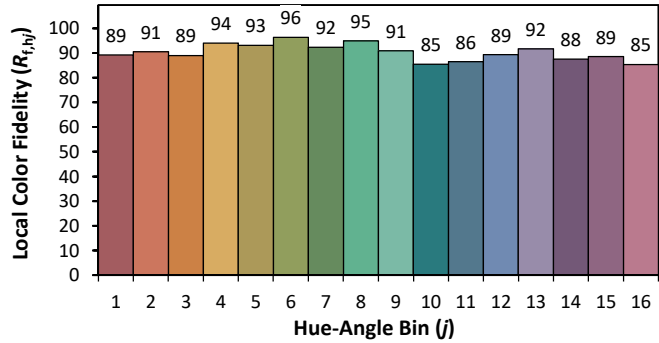

IES TM-30-18 Color Rendition Report

Source: XOB04 9030
 Date: 9/16/2020

Manufacturer: Xicato
 Model: XOB04

Notes: This is a recommended method for displaying IES TM-30-18 information.

x **0.4341**
 y **0.3968**
 u' **0.2519**
 v' **0.5181**