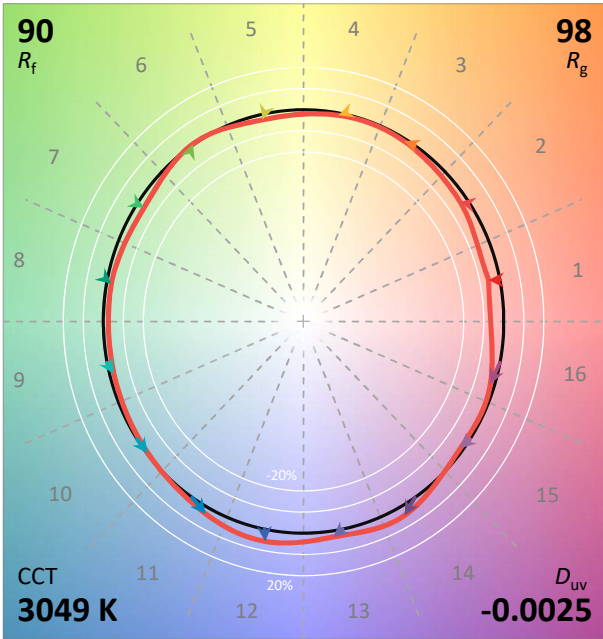

IES TM-30-18 Color Rendition Report

Source: XOB04 9030
 Date: 9/16/2020

Manufacturer: Xicato
 Model: XOB04

Notes: This is a recommended method for displaying IES TM-30-18 information.

x **0.4341**
 y **0.3968**
 u' **0.2519**
 v' **0.5181**