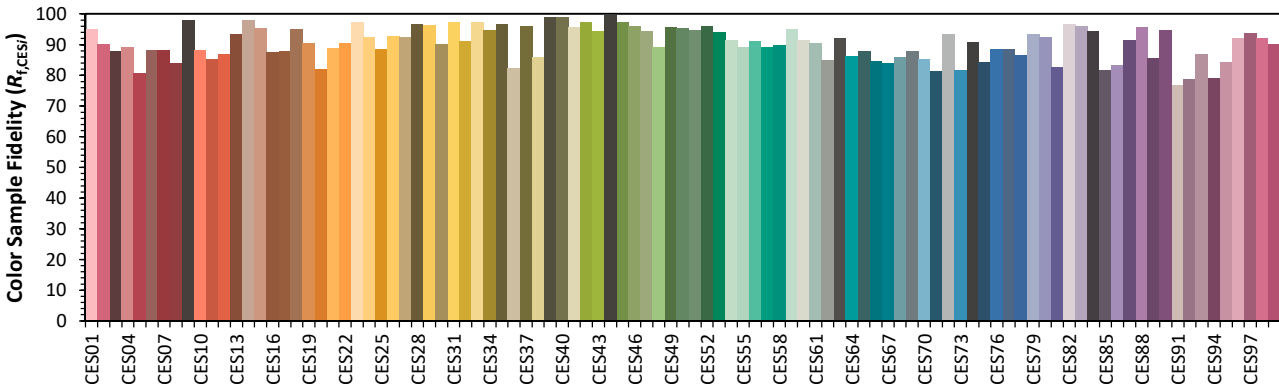

IES TM-30-18 Color Rendition Report

Source: XOB04 9030
 Date: 9/16/2020

Manufacturer: Xicato
 Model: XOB04

Notes: This is a recommended method for displaying IES TM-30-18 information.

x **0.4341**
 y **0.3968**
 u' **0.2519**
 v' **0.5181**