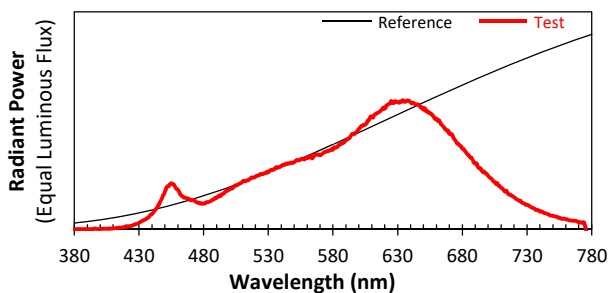

# IES TM-30-18 Color Rendition Report

Source: XOB04 9527  
 Date: 9/14/2020

Manufacturer: Xicato  
 Model: XOB04

Notes: This is a recommended method for displaying IES TM-30-18 information.

x 0.4567  
 y 0.4055  
 u' 0.2628  
 v' 0.5249