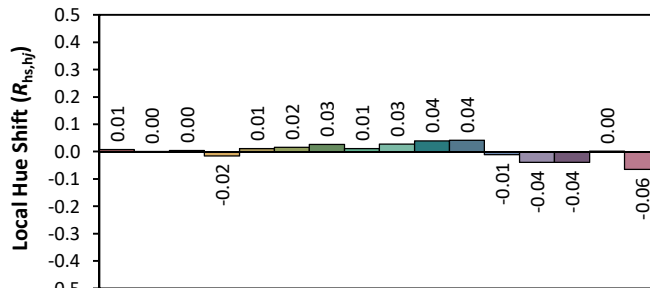

# IES TM-30-18 Color Rendition Report

Source: XOB04 9527  
 Date: 9/14/2020

Manufacturer: Xicato  
 Model: XOB04

Notes: This is a recommended method for displaying IES TM-30-18 information.

x 0.4567  
 y 0.4055  
 u' 0.2628  
 v' 0.5249