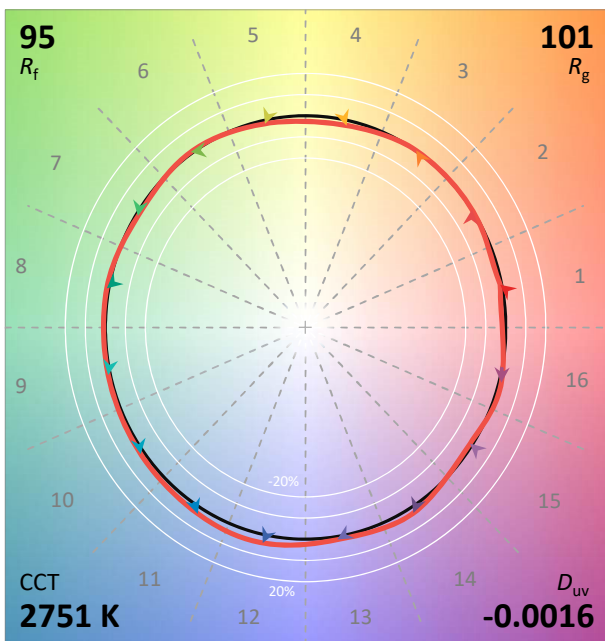

# IES TM-30-18 Color Rendition Report

Source: XOB04 9527  
 Date: 9/14/2020

Manufacturer: Xicato  
 Model: XOB04

Notes: This is a recommended method for displaying IES TM-30-18 information.

x 0.4567  
 y 0.4055  
 u' 0.2628  
 v' 0.5249

|                     |    |
|---------------------|----|
| CIE 13.3-1995 (CRI) |    |
| R <sub>a</sub>      | 97 |
| R <sub>g</sub>      | 96 |