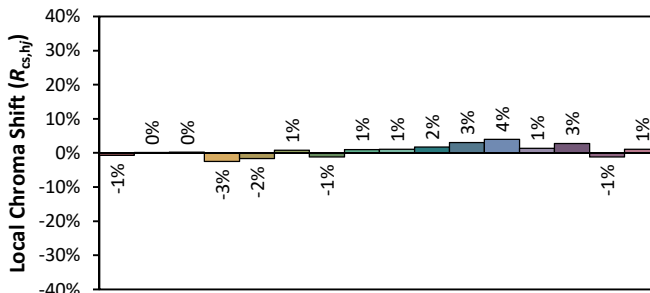

# IES TM-30-18 Color Rendition Report

Source: XOB04 9527  
 Date: 9/14/2020

Manufacturer: Xicato  
 Model: XOB04

Notes: This is a recommended method for displaying IES TM-30-18 information.

x 0.4567  
 y 0.4055  
 u' 0.2628  
 v' 0.5249

|                     |    |
|---------------------|----|
| CIE 13.3-1995 (CRI) |    |
| R <sub>a</sub>      | 97 |
| R <sub>g</sub>      | 96 |