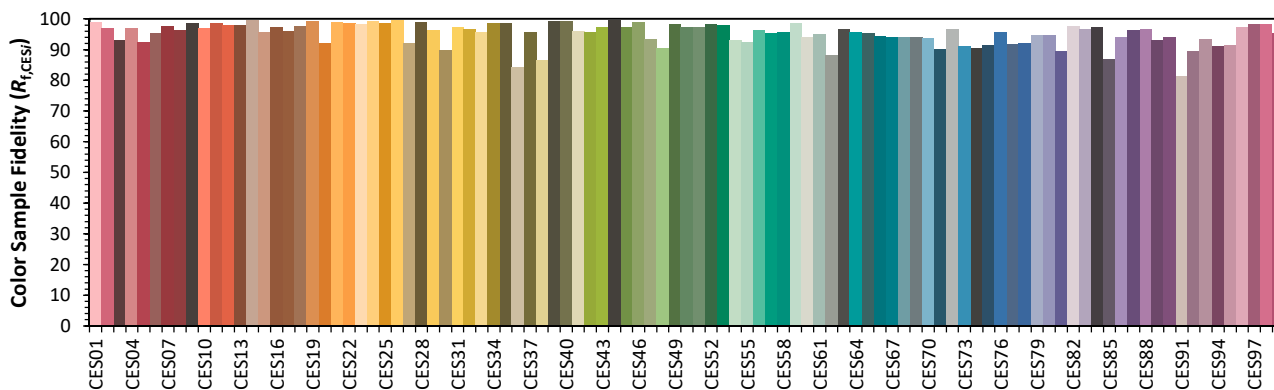

# IES TM-30-18 Color Rendition Report

Source: XOB04 9527  
 Date: 9/14/2020

Manufacturer: Xicato  
 Model: XOB04

Notes: This is a recommended method for displaying IES TM-30-18 information.

x 0.4567  
 y 0.4055  
 u' 0.2628  
 v' 0.5249