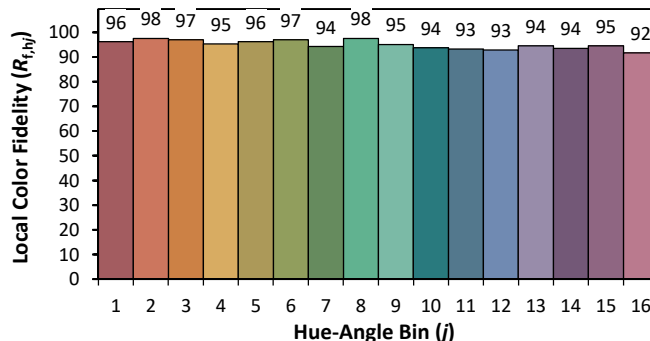

# IES TM-30-18 Color Rendition Report

Source: XOB04 9527  
 Date: 9/14/2020

Manufacturer: Xicato  
 Model: XOB04

Notes: This is a recommended method for displaying IES TM-30-18 information.

x 0.4567  
 y 0.4055  
 u' 0.2628  
 v' 0.5249