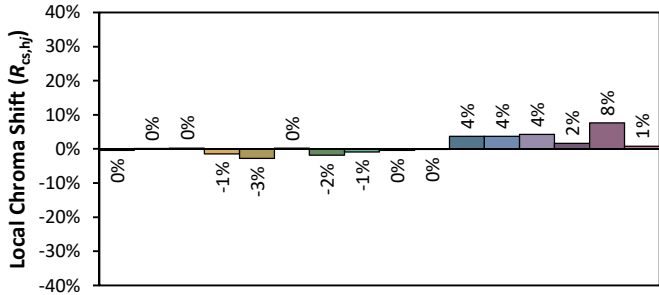

IES TM-30-18 Color Rendition Report

Source: XOB04 9540
 Date: 9/14/2020

Manufacturer: Xicato
 Model: XOB04

Notes: This is a recommended method for displaying IES TM-30-18 information.

x **0.3688**
 y **0.3596**
 u' **0.2243**
 v' **0.4920**