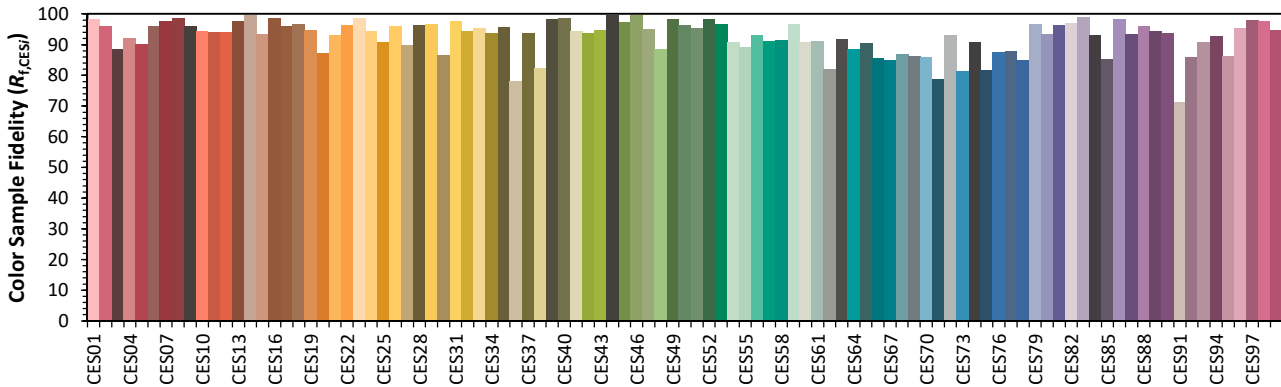

IES TM-30-18 Color Rendition Report

Source: XOB04 9540
 Date: 9/14/2020

Manufacturer: Xicato
 Model: XOB04

Notes: This is a recommended method for displaying IES TM-30-18 information.

x **0.3688**
 y **0.3596**
 u' **0.2243**
 v' **0.4920**