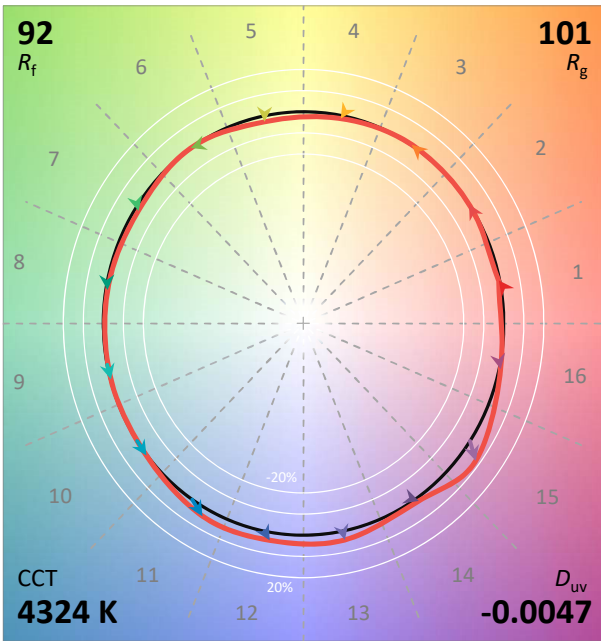

IES TM-30-18 Color Rendition Report

Source: XOB04 9540
 Date: 9/14/2020

Manufacturer: Xicato
 Model: XOB04

Notes: This is a recommended method for displaying IES TM-30-18 information.

x **0.3688**
 y **0.3596**
 u' **0.2243**
 v' **0.4920**