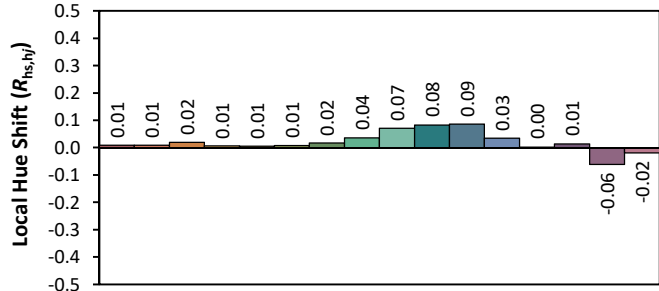

IES TM-30-18 Color Rendition Report

Source: XOB04 9540
 Date: 9/14/2020

Manufacturer: Xicato
 Model: XOB04

Notes: This is a recommended method for displaying IES TM-30-18 information.

x **0.3688**
 y **0.3596**
 u' **0.2243**
 v' **0.4920**