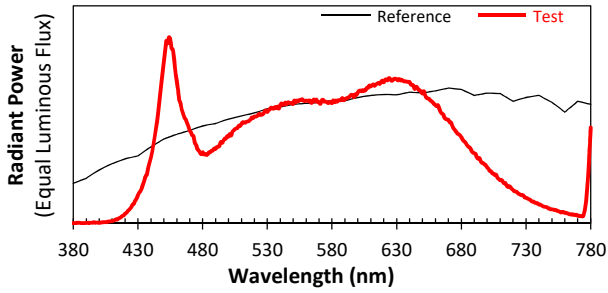

IES TM-30-18 Color Rendition Report

Source: XOB04 9540
 Date: 9/14/2020

Manufacturer: Xicato
 Model: XOB04

Notes: This is a recommended method for displaying IES TM-30-18 information.

x **0.3688**
 y **0.3596**
 u' **0.2243**
 v' **0.4920**