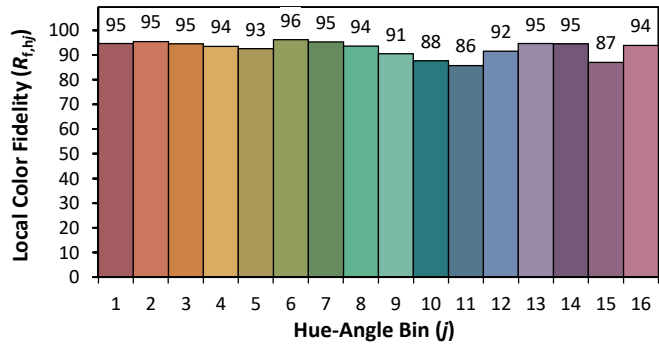

IES TM-30-18 Color Rendition Report

Source: XOB04 9540
 Date: 9/14/2020

Manufacturer: Xicato
 Model: XOB04

Notes: This is a recommended method for displaying IES TM-30-18 information.

x **0.3688**
 y **0.3596**
 u' **0.2243**
 v' **0.4920**