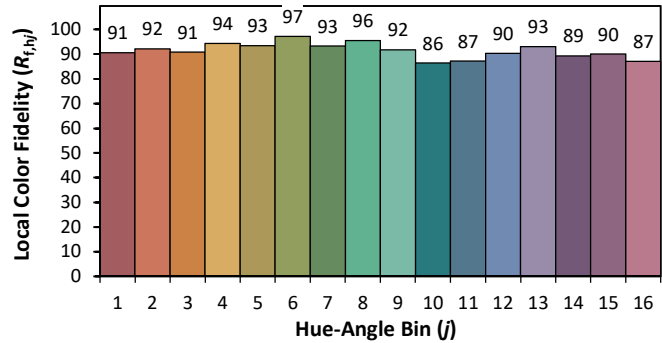

IES TM-30-18 Color Rendition Report

Source: XOB14 9030
 Date: 2/6/2020

Manufacturer: Xicato
 Model: XOB

Notes: This is a recommended method for displaying IES TM-30-18 information.

x 0.4381
 y 0.4043
 u' 0.2512
 v' 0.5216