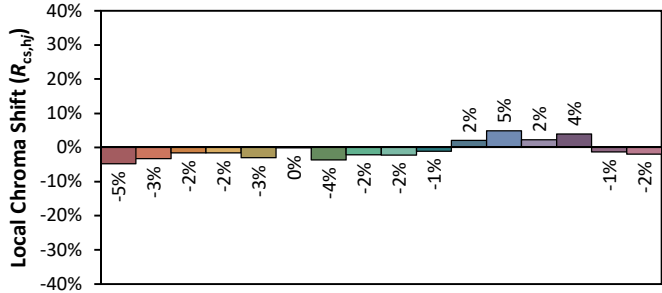

IES TM-30-18 Color Rendition Report

Source: XOB14 9030
 Date: 2/6/2020

Manufacturer: Xicato
 Model: XOB

Notes: This is a recommended method for displaying IES TM-30-18 information.

x 0.4381
 y 0.4043
 u' 0.2512
 v' 0.5216