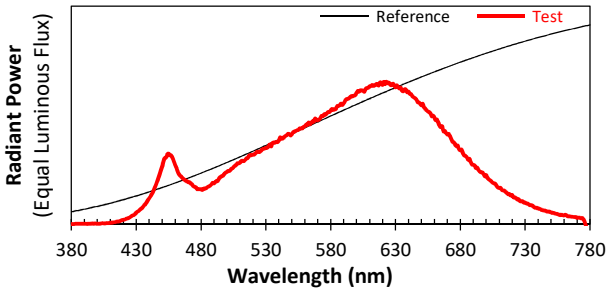

IES TM-30-18 Color Rendition Report

Source: XOB14 9030
 Date: 2/6/2020

Manufacturer: Xicato
 Model: XOB

Notes: This is a recommended method for displaying IES TM-30-18 information.

x 0.4381
 y 0.4043
 u' 0.2512
 v' 0.5216