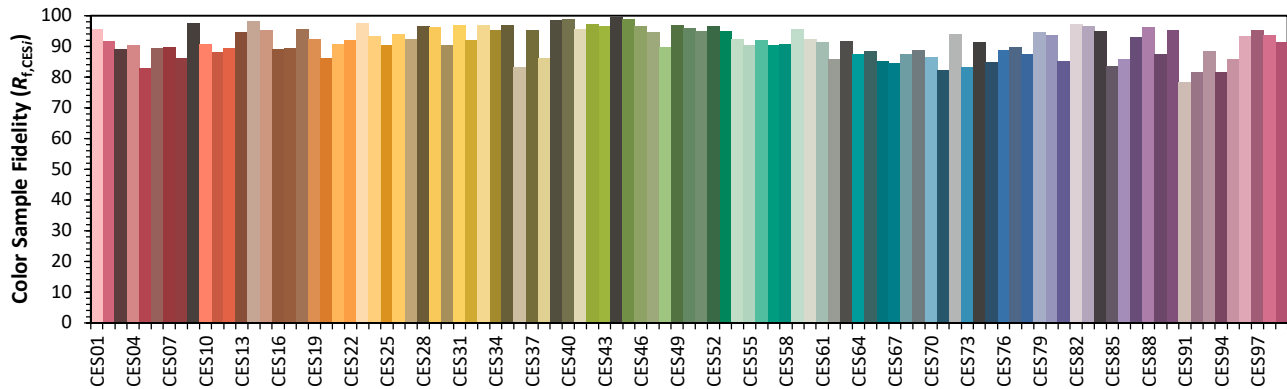

IES TM-30-18 Color Rendition Report

Source: XOB14 9030
 Date: 2/6/2020

Manufacturer: Xicato
 Model: XOB

Notes: This is a recommended method for displaying IES TM-30-18 information.

x 0.4381
 y 0.4043
 u' 0.2512
 v' 0.5216