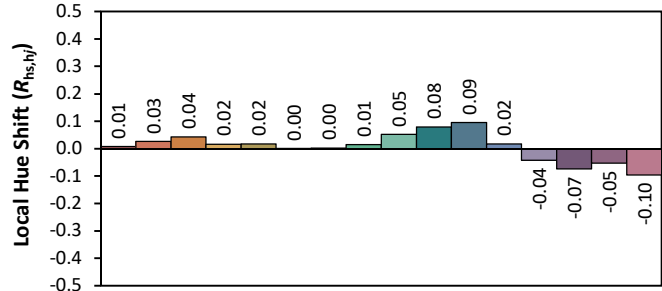

IES TM-30-18 Color Rendition Report

Source: XOB14 9030
 Date: 2/6/2020

Manufacturer: Xicato
 Model: XOB

Notes: This is a recommended method for displaying IES TM-30-18 information.

x 0.4381
 y 0.4043
 u' 0.2512
 v' 0.5216