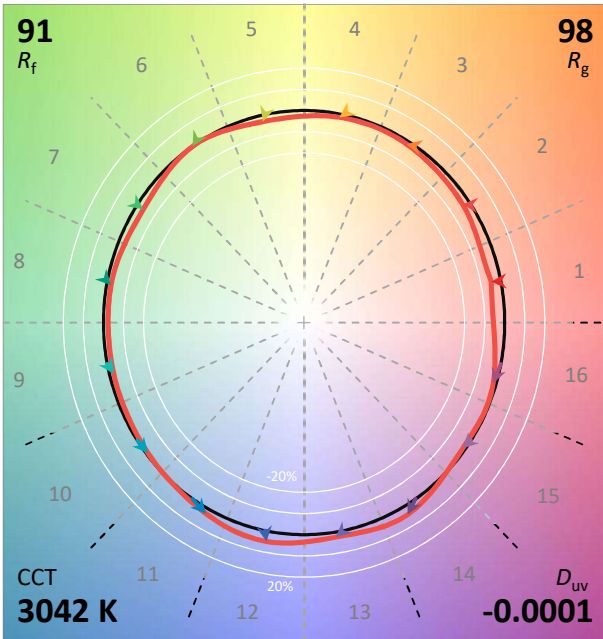

IES TM-30-18 Color Rendition Report

Source: XOB14 9030
 Date: 2/6/2020

Manufacturer: Xicato
 Model: XOB

Notes: This is a recommended method for displaying IES TM-30-18 information.

x 0.4381
 y 0.4043
 u' 0.2512
 v' 0.5216