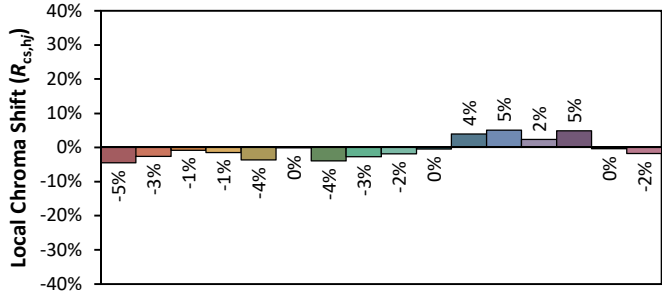

IES TM-30-18 Color Rendition Report

Source: XOB14 9035
 Date: 4/30/2020

Manufacturer: Xicato
 Model: XOB

Notes: This is a recommended method for displaying IES TM-30-18 information.

x 0.4036
 y 0.3804
 u' 0.2389
 v' 0.5066