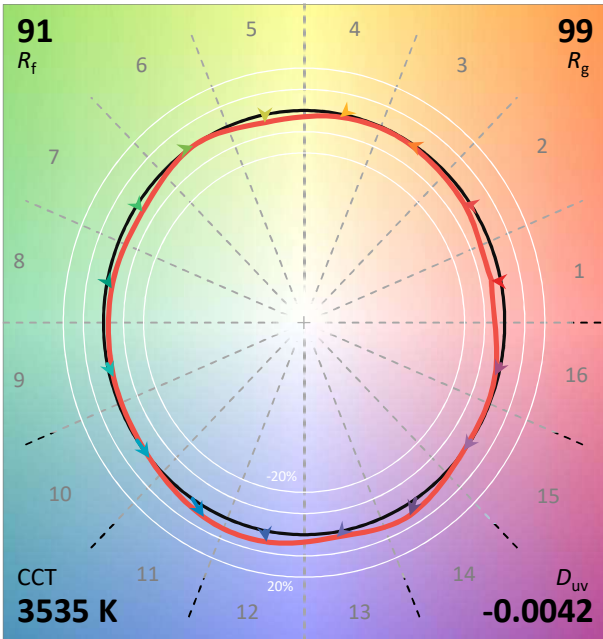

IES TM-30-18 Color Rendition Report

Source: XOB14 9035
 Date: 4/30/2020

Manufacturer: Xicato
 Model: XOB

Notes: This is a recommended method for displaying IES TM-30-18 information.

x 0.4036
 y 0.3804
 u' 0.2389
 v' 0.5066