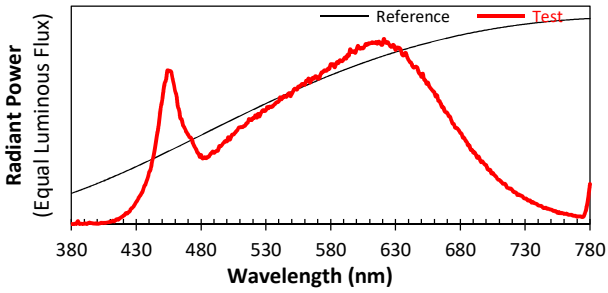

IES TM-30-18 Color Rendition Report

Source: XOB14 9035
 Date: 4/30/2020

Manufacturer: Xicato
 Model: XOB

Notes: This is a recommended method for displaying IES TM-30-18 information.

x 0.4036
 y 0.3804
 u' 0.2389
 v' 0.5066