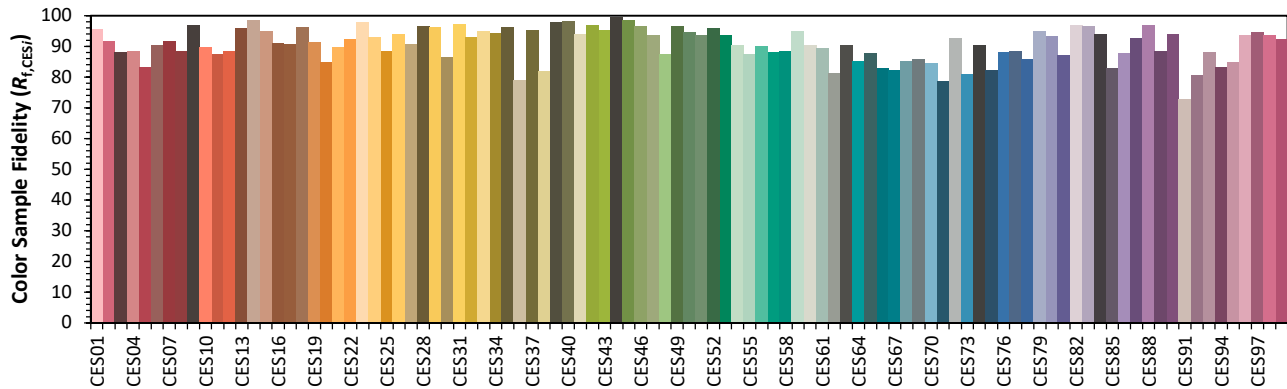

IES TM-30-18 Color Rendition Report

Source: XOB14 9035
 Date: 4/30/2020

Manufacturer: Xicato
 Model: XOB

Notes: This is a recommended method for displaying IES TM-30-18 information.

x 0.4036
 y 0.3804
 u' 0.2389
 v' 0.5066