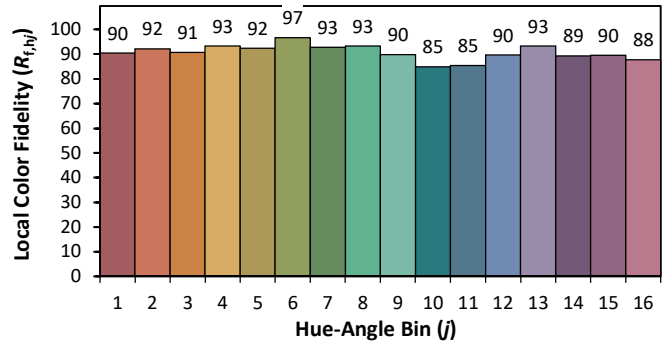

IES TM-30-18 Color Rendition Report

Source: XOB14 9035
 Date: 4/30/2020

Manufacturer: Xicato
 Model: XOB

Notes: This is a recommended method for displaying IES TM-30-18 information.

x 0.4036
 y 0.3804
 u' 0.2389
 v' 0.5066