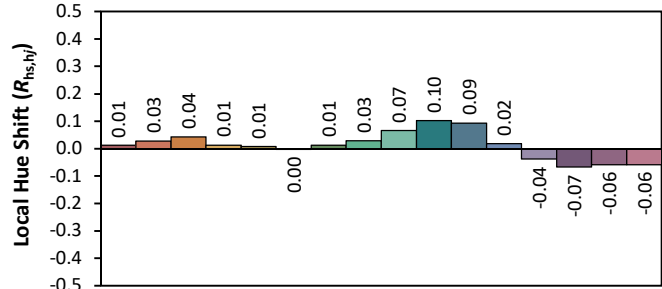

IES TM-30-18 Color Rendition Report

Source: XOB14 9035
 Date: 4/30/2020

Manufacturer: Xicato
 Model: XOB

Notes: This is a recommended method for displaying IES TM-30-18 information.

x 0.4036
 y 0.3804
 u' 0.2389
 v' 0.5066