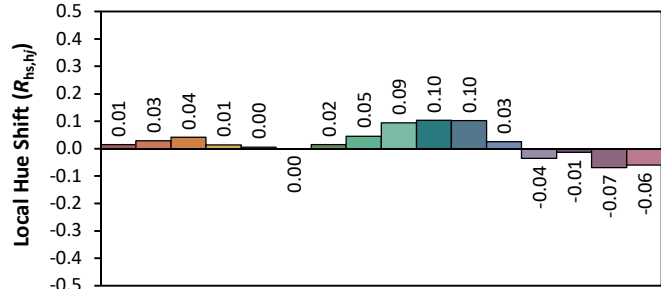

IES TM-30-18 Color Rendition Report

Source: XOB14 9040
Date: 4/30/2020

Manufacturer: Xicato
Model: XOB

Notes: This is a recommended method for displaying IES TM-30-18 information.

x 0.3730
 y 0.3599
 u' 0.2270
 v' 0.4928