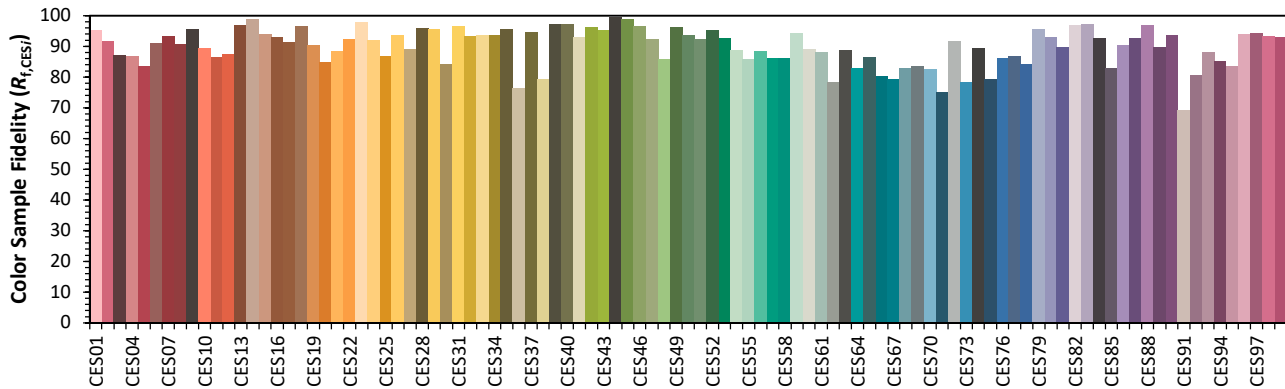

IES TM-30-18 Color Rendition Report

Source: XOB14 9040
Date: 4/30/2020

Manufacturer: Xicato
Model: XOB

Notes: This is a recommended method for displaying IES TM-30-18 information.

x 0.3730
 y 0.3599
 u' 0.2270
 v' 0.4928