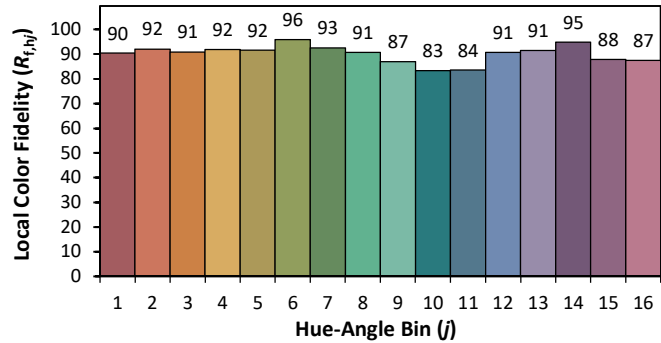

IES TM-30-18 Color Rendition Report

Source: XOB14 9040
Date: 4/30/2020

Manufacturer: Xicato
Model: XOB

Notes: This is a recommended method for displaying IES TM-30-18 information.

x 0.3730
 y 0.3599
 u' 0.2270
 v' 0.4928