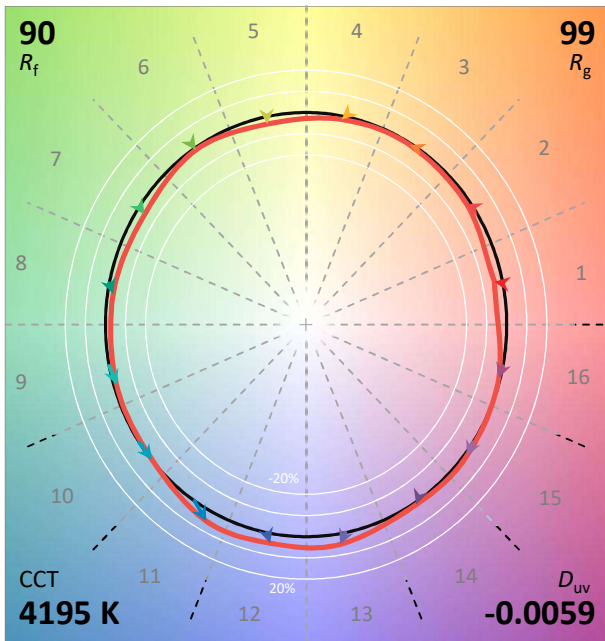

IES TM-30-18 Color Rendition Report

Source: XOB14 9040
Date: 4/30/2020

Manufacturer: Xicato
Model: XOB

Notes: This is a recommended method for displaying IES TM-30-18 information.

x 0.3730
 y 0.3599
 u' 0.2270
 v' 0.4928