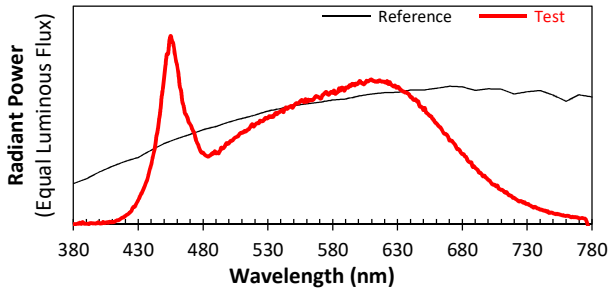

IES TM-30-18 Color Rendition Report

Source: XOB14 9040
Date: 4/30/2020

Manufacturer: Xicato
Model: XOB

Notes: This is a recommended method for displaying IES TM-30-18 information.

x 0.3730
 y 0.3599
 u' 0.2270
 v' 0.4928