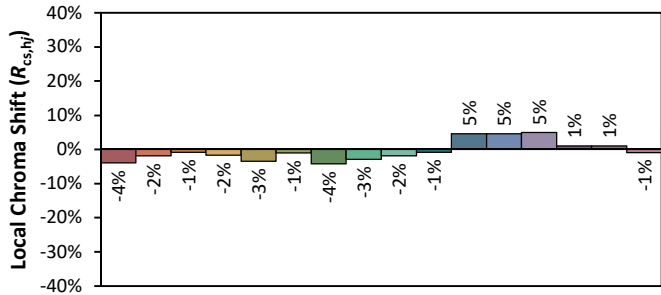

IES TM-30-18 Color Rendition Report

Source: XOB14 9040
Date: 4/30/2020

Manufacturer: Xicato
Model: XOB

Notes: This is a recommended method for displaying IES TM-30-18 information.

x 0.3730
 y 0.3599
 u' 0.2270
 v' 0.4928