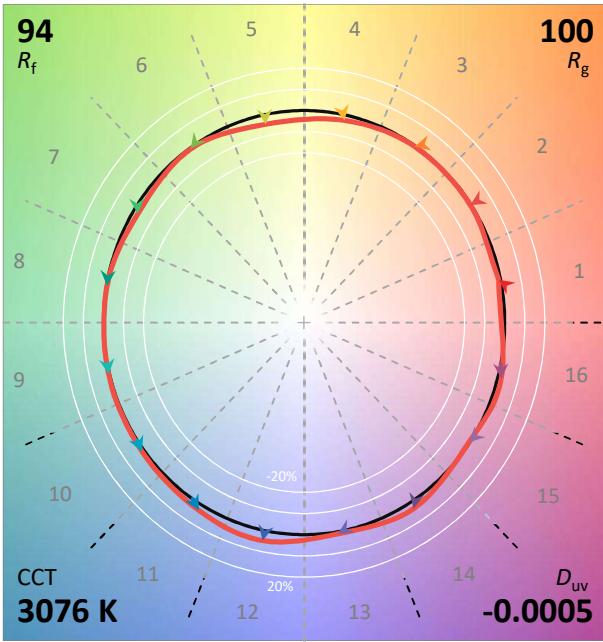

IES TM-30-18 Color Rendition Report

Source: XOB14 9530
 Date: 2/6/2020

Manufacturer: Xicato
 Model: XOB

Notes: This is a recommended method for displaying IES TM-30-18 information.

x 0.4352
 y 0.4022
 u' 0.2502
 v' 0.5204