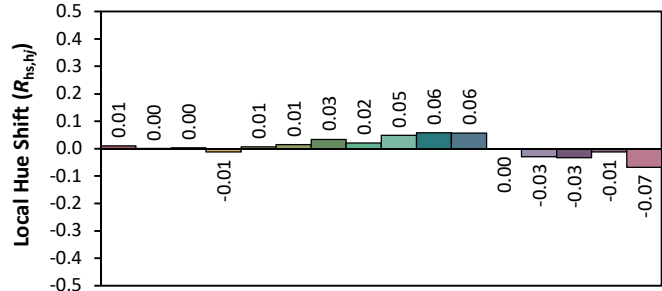

IES TM-30-18 Color Rendition Report

Source: XOB14 9530
 Date: 2/6/2020

Manufacturer: Xicato
 Model: XOB

Notes: This is a recommended method for displaying IES TM-30-18 information.

x 0.4352
 y 0.4022
 u' 0.2502
 v' 0.5204