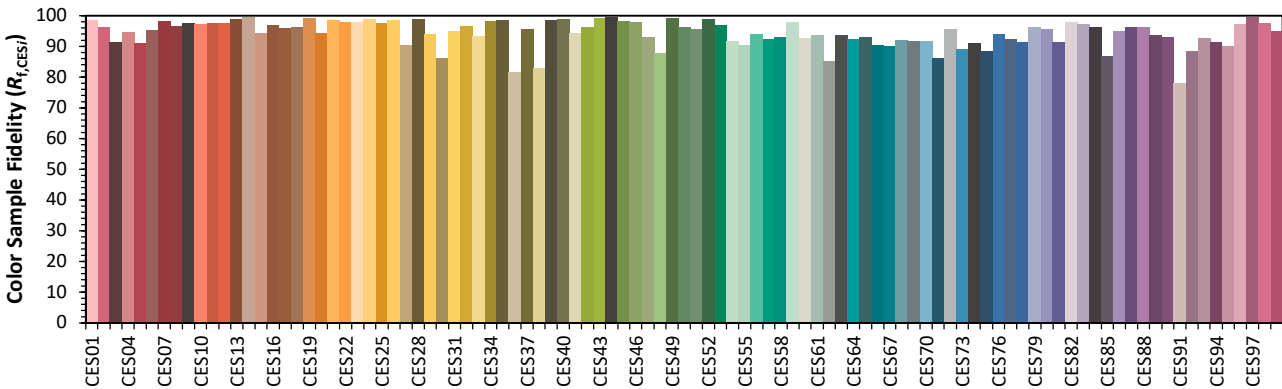

IES TM-30-18 Color Rendition Report

Source: XOB14 9530
 Date: 2/6/2020

Manufacturer: Xicato
 Model: XOB

Notes: This is a recommended method for displaying IES TM-30-18 information.

x 0.4352
 y 0.4022
 u' 0.2502
 v' 0.5204