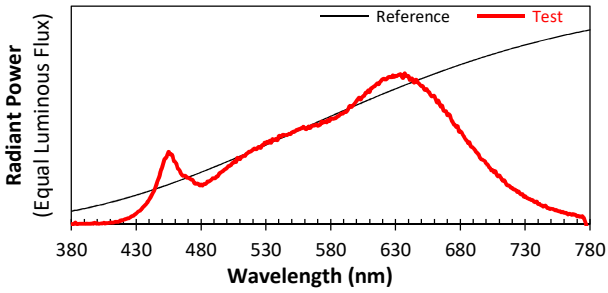

IES TM-30-18 Color Rendition Report

Source: XOB14 9530
 Date: 2/6/2020

Manufacturer: Xicato
 Model: XOB

Notes: This is a recommended method for displaying IES TM-30-18 information.

x 0.4352
 y 0.4022
 u' 0.2502
 v' 0.5204