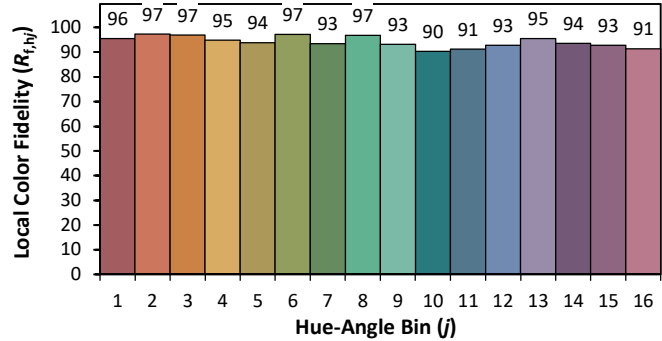

IES TM-30-18 Color Rendition Report

Source: XOB14 9530
 Date: 2/6/2020

Manufacturer: Xicato
 Model: XOB

Notes: This is a recommended method for displaying IES TM-30-18 information.

x 0.4352
 y 0.4022
 u' 0.2502
 v' 0.5204