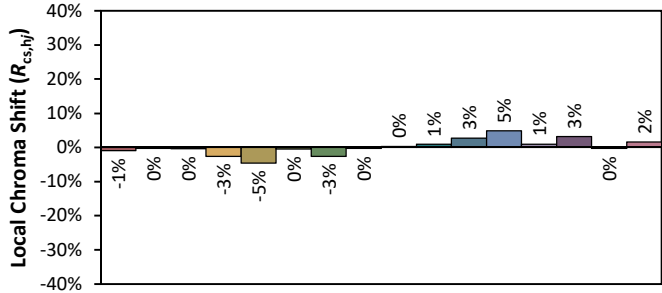

IES TM-30-18 Color Rendition Report

Source: XOB14 9530
 Date: 2/6/2020

Manufacturer: Xicato
 Model: XOB

Notes: This is a recommended method for displaying IES TM-30-18 information.

x 0.4352
 y 0.4022
 u' 0.2502
 v' 0.5204