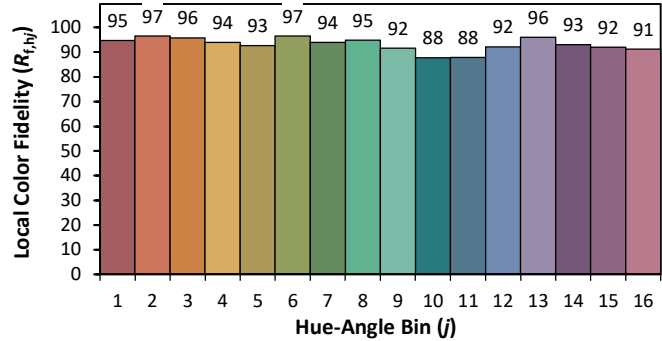

IES TM-30-18 Color Rendition Report

Source: XOB14 9535
 Date: 2/6/2020

Manufacturer: Xicato
 Model: XOB

Notes: This is a recommended method for displaying IES TM-30-18 information.

x 0.4008
 y 0.3829
 u' 0.2360
 v' 0.5073