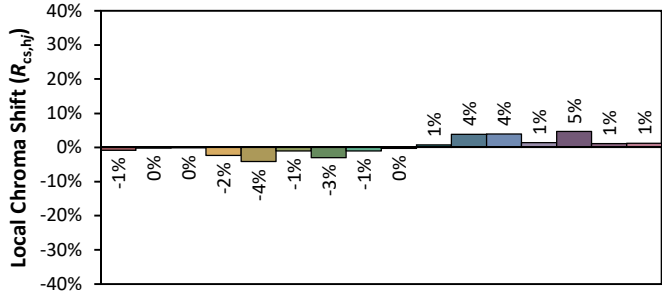

IES TM-30-18 Color Rendition Report

Source: XOB14 9535
 Date: 2/6/2020

Manufacturer: Xicato
 Model: XOB

Notes: This is a recommended method for displaying IES TM-30-18 information.

x 0.4008
 y 0.3829
 u' 0.2360
 v' 0.5073