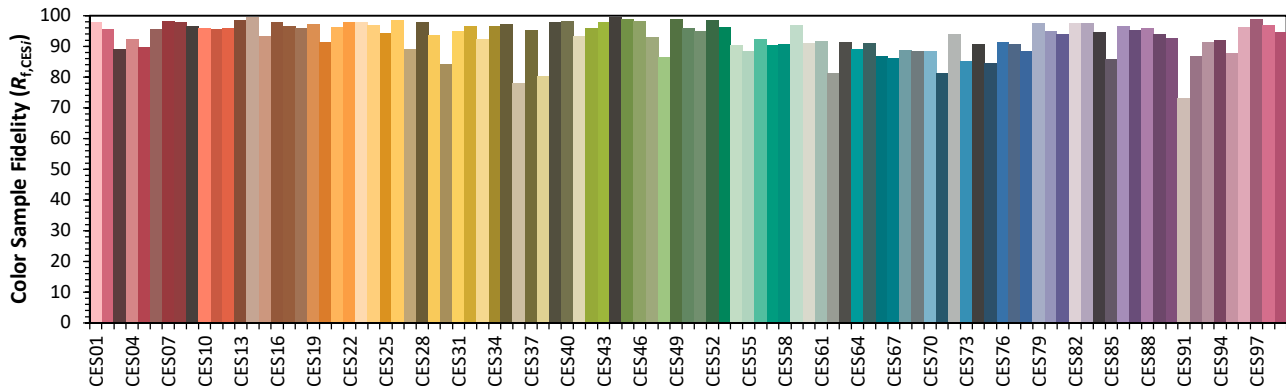

IES TM-30-18 Color Rendition Report

Source: XOB14 9535
 Date: 2/6/2020

Manufacturer: Xicato
 Model: XOB

Notes: This is a recommended method for displaying IES TM-30-18 information.

x 0.4008
 y 0.3829
 u' 0.2360
 v' 0.5073