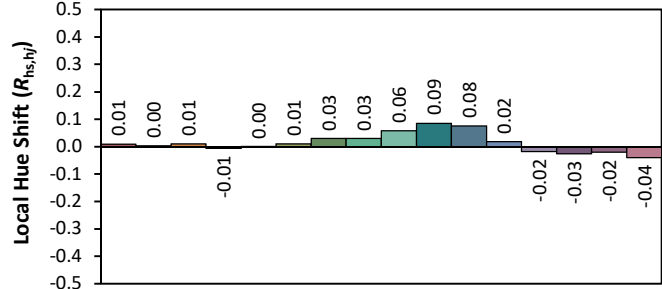

IES TM-30-18 Color Rendition Report

Source: XOB14 9535
 Date: 2/6/2020

Manufacturer: Xicato
 Model: XOB

Notes: This is a recommended method for displaying IES TM-30-18 information.

x 0.4008
 y 0.3829
 u' 0.2360
 v' 0.5073