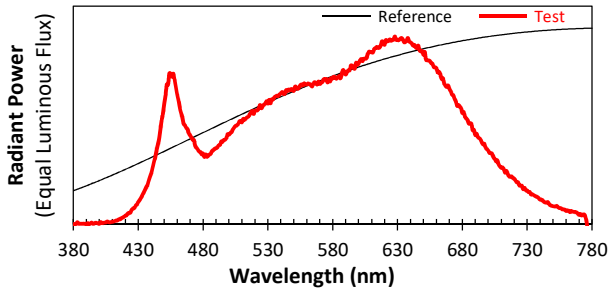

IES TM-30-18 Color Rendition Report

Source: XOB14 9535
 Date: 2/6/2020

Manufacturer: Xicato
 Model: XOB

Notes: This is a recommended method for displaying IES TM-30-18 information.

x 0.4008
 y 0.3829
 u' 0.2360
 v' 0.5073