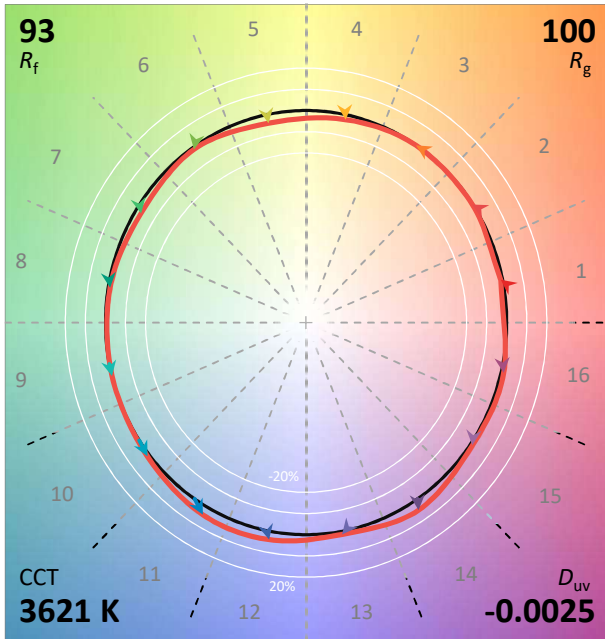

IES TM-30-18 Color Rendition Report

Source: XOB14 9535
 Date: 2/6/2020

Manufacturer: Xicato
 Model: XOB

Notes: This is a recommended method for displaying IES TM-30-18 information.

x 0.4008
 y 0.3829
 u' 0.2360
 v' 0.5073