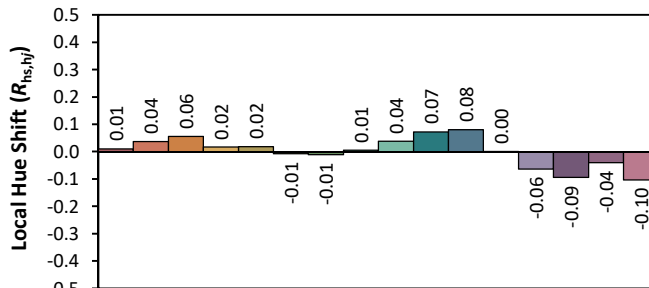

IES TM-30-18 Color Rendition Report

Source: XOB23 9027

Manufacturer: Xicato

Date: 5/6/2020

Model: XOB23

Notes: This is a recommended method for displaying IES TM-30-18 information.

x 0.4545
y 0.4026
u' 0.2626
v' 0.5234