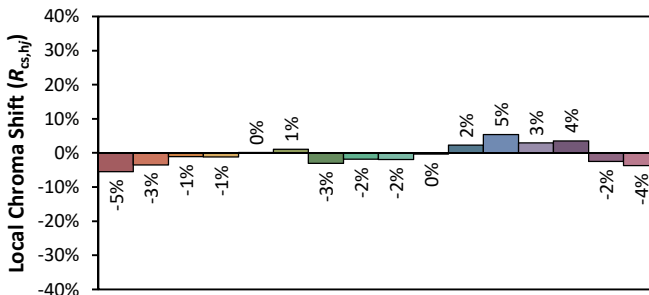

IES TM-30-18 Color Rendition Report

Source: XOB23 9027

Manufacturer: Xicato

Date: 5/6/2020

Model: XOB23

Notes: This is a recommended method for displaying IES TM-30-18 information.

x 0.4545
y 0.4026
u' 0.2626
v' 0.5234