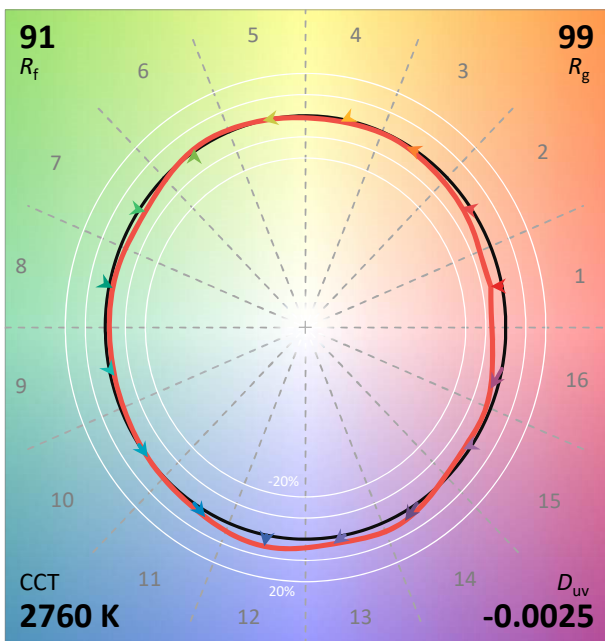

IES TM-30-18 Color Rendition Report

Source: XOB23 9027

Manufacturer: Xicato

Date: 5/6/2020

Model: XOB23

Notes: This is a recommended method for displaying IES TM-30-18 information.

x 0.4545
y 0.4026
u' 0.2626
v' 0.5234