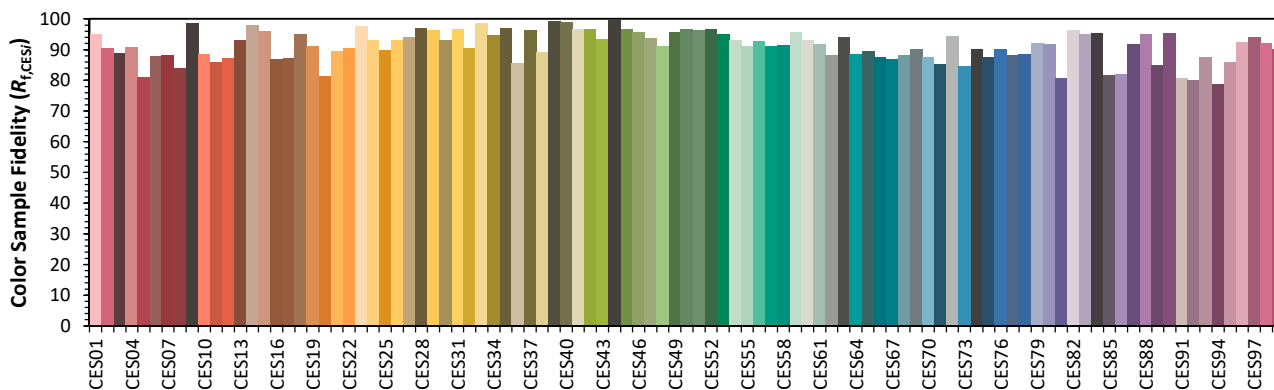

IES TM-30-18 Color Rendition Report

Source: XOB23 9027

Manufacturer: Xicato

Date: 5/6/2020

Model: XOB23

Notes: This is a recommended method for displaying IES TM-30-18 information.

x 0.4545
y 0.4026
u' 0.2626
v' 0.5234