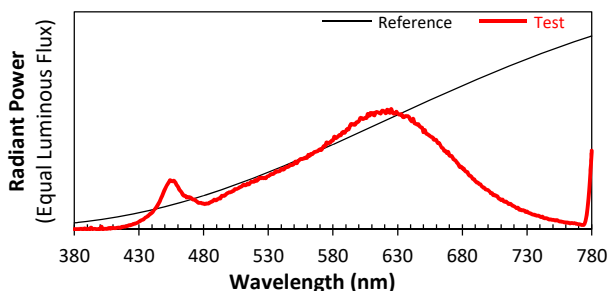

IES TM-30-18 Color Rendition Report

Source: XOB23 9027

Manufacturer: Xicato

Date: 5/6/2020

Model: XOB23

Notes: This is a recommended method for displaying IES TM-30-18 information.

x 0.4545
y 0.4026
u' 0.2626
v' 0.5234