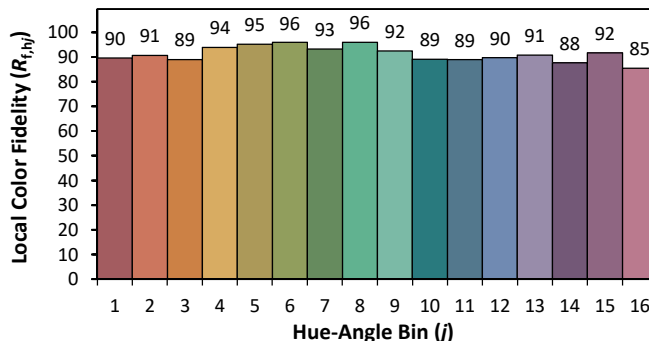

IES TM-30-18 Color Rendition Report

Source: XOB23 9027

Manufacturer: Xicato

Date: 5/6/2020

Model: XOB23

Notes: This is a recommended method for displaying IES TM-30-18 information.

x 0.4545
y 0.4026
u' 0.2626
v' 0.5234