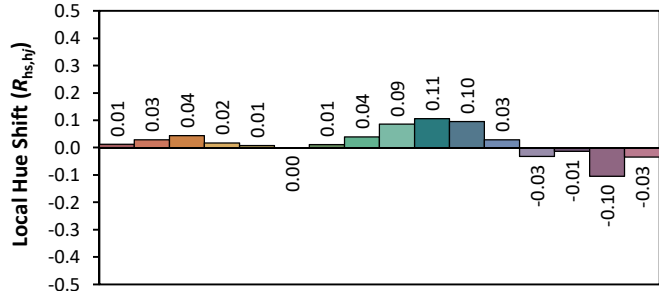

# IES TM-30-18 Color Rendition Report

Source: XOB23 9040  
 Date: 5/6/2020

Manufacturer: Xicato  
 Model: XOB23

Notes: This is a recommended method for displaying IES TM-30-18 information.

$x$  0.3677  
 $y$  0.3585  
 $u'$  0.2240  
 $v'$  0.4914

CIE 13.3-1995 (CRI)	
$R_a$	95
$R_g$	79