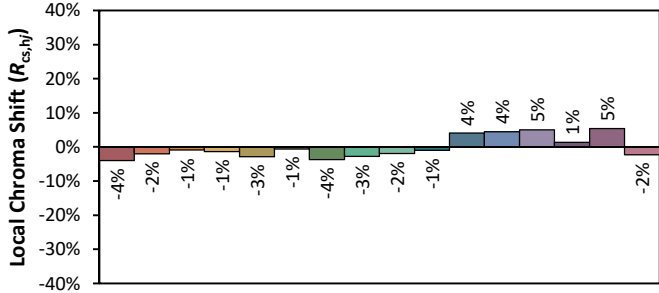

# IES TM-30-18 Color Rendition Report

Source: XOB23 9040  
 Date: 5/6/2020

Manufacturer: Xicato  
 Model: XOB23

Notes: This is a recommended method for displaying IES TM-30-18 information.

$x$  0.3677  
 $y$  0.3585  
 $u'$  0.2240  
 $v'$  0.4914

CIE 13.3-1995 (CRI)	
$R_a$	95
$R_g$	79