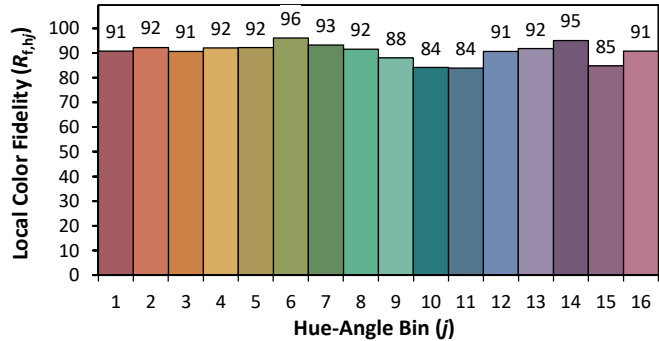

# IES TM-30-18 Color Rendition Report

Source: XOB23 9040  
 Date: 5/6/2020

Manufacturer: Xicato  
 Model: XOB23

Notes: This is a recommended method for displaying IES TM-30-18 information.

$x$  0.3677  
 $y$  0.3585  
 $u'$  0.2240  
 $v'$  0.4914