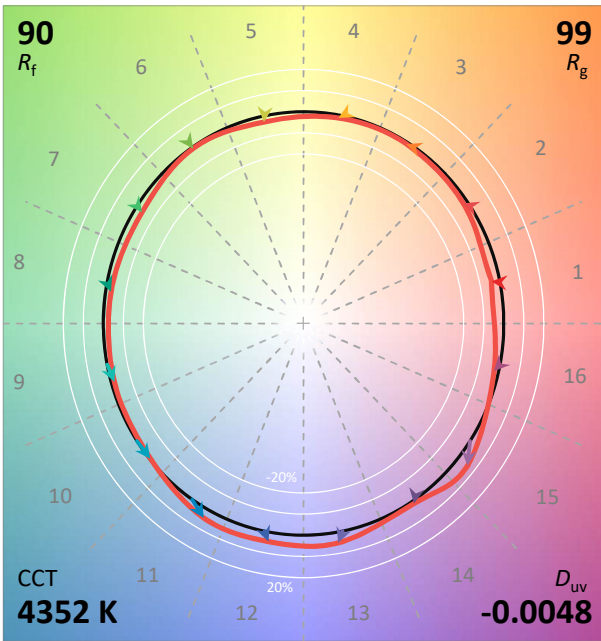

# IES TM-30-18 Color Rendition Report

Source: XOB23 9040  
 Date: 5/6/2020

Manufacturer: Xicato  
 Model: XOB23

Notes: This is a recommended method for displaying IES TM-30-18 information.

$x$  0.3677  
 $y$  0.3585  
 $u'$  0.2240  
 $v'$  0.4914

CIE 13.3-1995 (CRI)	
$R_a$	95
$R_g$	79