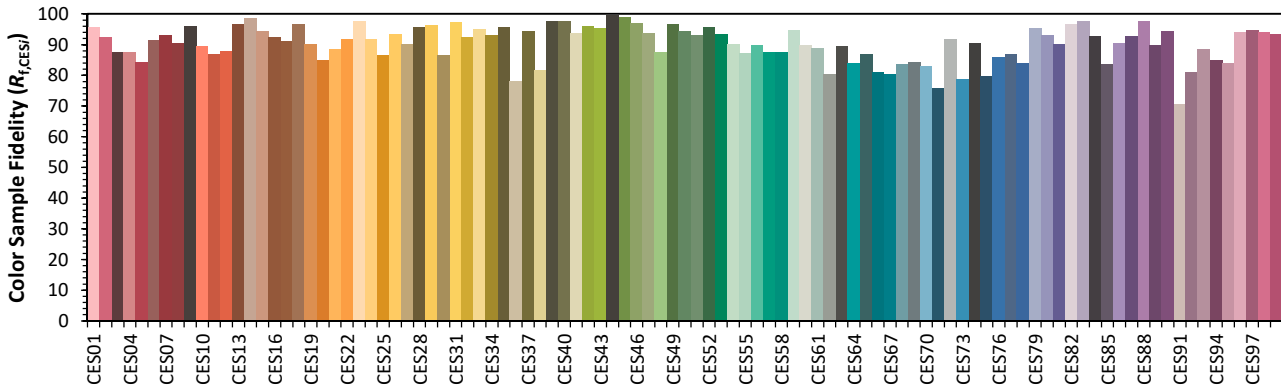

# IES TM-30-18 Color Rendition Report

Source: XOB23 9040  
 Date: 5/6/2020

Manufacturer: Xicato  
 Model: XOB23

Notes: This is a recommended method for displaying IES TM-30-18 information.

$x$  0.3677  
 $y$  0.3585  
 $u'$  0.2240  
 $v'$  0.4914