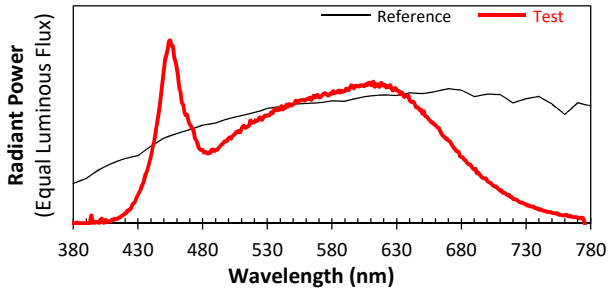

# IES TM-30-18 Color Rendition Report

Source: XOB23 9040  
 Date: 5/6/2020

Manufacturer: Xicato  
 Model: XOB23

Notes: This is a recommended method for displaying IES TM-30-18 information.

$x$  0.3677  
 $y$  0.3585  
 $u'$  0.2240  
 $v'$  0.4914