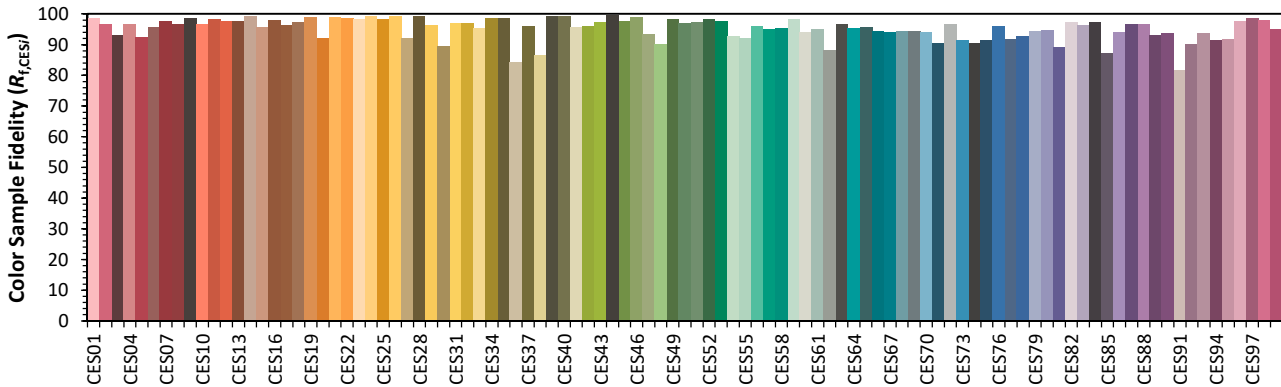

IES TM-30-18 Color Rendition Report

Source: XOB23 9527
Date: 4/30/2020

Manufacturer: Xicato
Model: XOB23

Notes: This is a recommended method for displaying IES TM-30-18 information.

x 0.4553
 y 0.4039
 u' 0.2626
 v' 0.5241