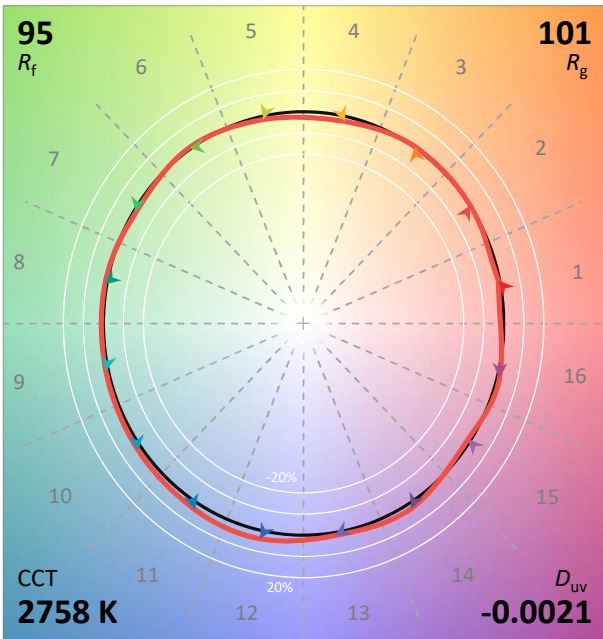

IES TM-30-18 Color Rendition Report

Source: XOB23 9527
Date: 4/30/2020

Manufacturer: Xicato
Model: XOB23

Notes: This is a recommended method for displaying IES TM-30-18 information.

x 0.4553
 y 0.4039
 u' 0.2626
 v' 0.5241