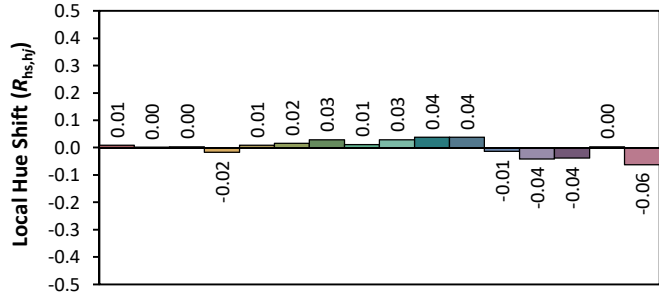

IES TM-30-18 Color Rendition Report

Source: XOB23 9527
Date: 4/30/2020

Manufacturer: Xicato
Model: XOB23

Notes: This is a recommended method for displaying IES TM-30-18 information.

x 0.4553
 y 0.4039
 u' 0.2626
 v' 0.5241