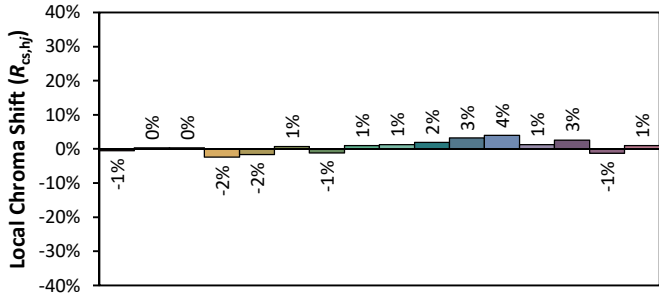

IES TM-30-18 Color Rendition Report

Source: XOB23 9527
Date: 4/30/2020

Manufacturer: Xicato
Model: XOB23

Notes: This is a recommended method for displaying IES TM-30-18 information.

x 0.4553
 y 0.4039
 u' 0.2626
 v' 0.5241