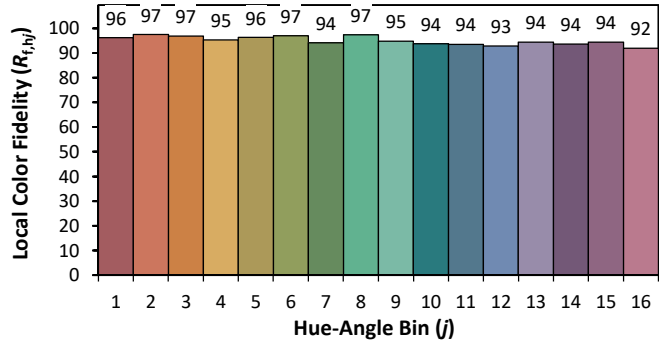

IES TM-30-18 Color Rendition Report

Source: XOB23 9527
Date: 4/30/2020

Manufacturer: Xicato
Model: XOB23

Notes: This is a recommended method for displaying IES TM-30-18 information.

x 0.4553
 y 0.4039
 u' 0.2626
 v' 0.5241