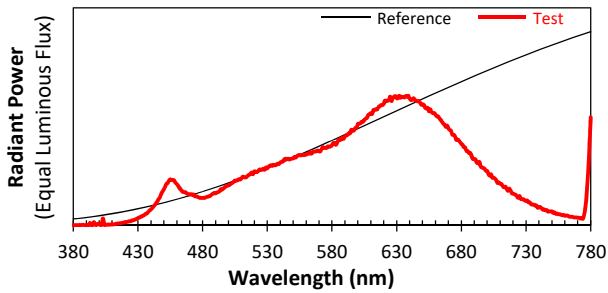

IES TM-30-18 Color Rendition Report

Source: XOB23 9527
Date: 4/30/2020

Manufacturer: Xicato
Model: XOB23

Notes: This is a recommended method for displaying IES TM-30-18 information.

x 0.4553
 y 0.4039
 u' 0.2626
 v' 0.5241