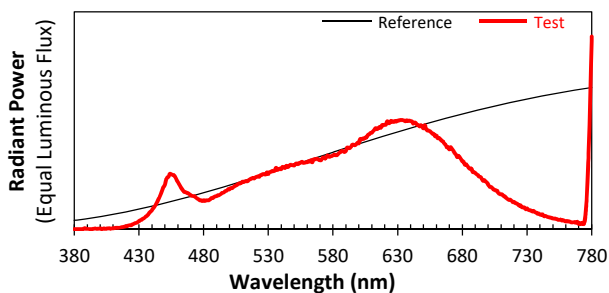

IES TM-30-18 Color Rendition Report

Source: XOB23 9530
 Date: 4/30/2020

Manufacturer: Xicato
 Model: XOB23

Notes: This is a recommended method for displaying IES TM-30-18 information.

x 0.4338
 y 0.3958
 u' 0.2521
 v' 0.5176