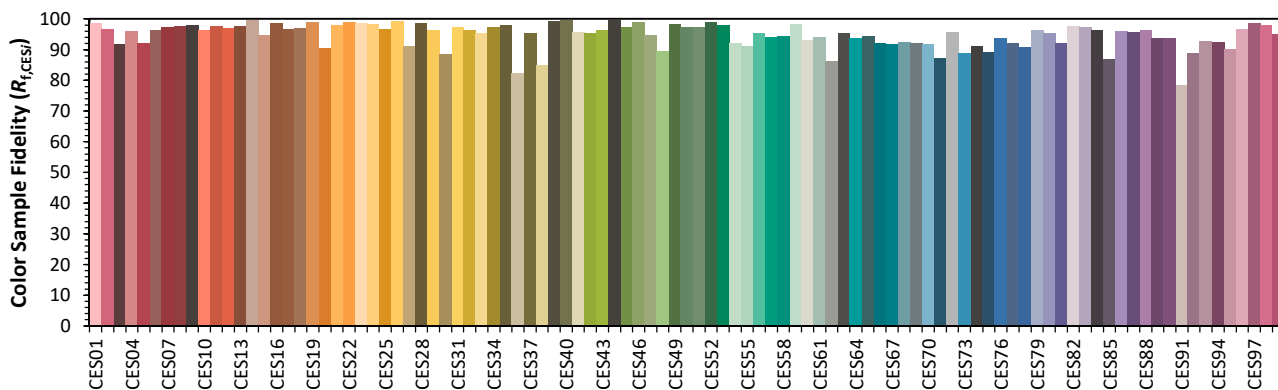

IES TM-30-18 Color Rendition Report

Source: XOB23 9530
 Date: 4/30/2020

Manufacturer: Xicato
 Model: XOB23

Notes: This is a recommended method for displaying IES TM-30-18 information.

x 0.4338
 y 0.3958
 u' 0.2521
 v' 0.5176