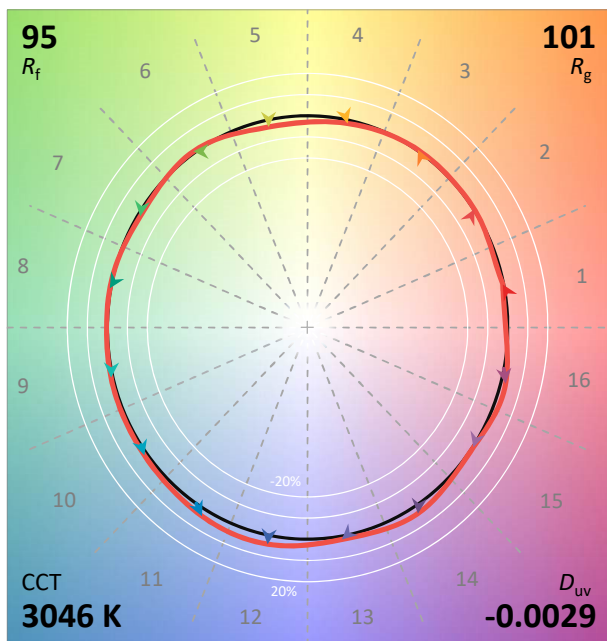

IES TM-30-18 Color Rendition Report

Source: XOB23 9530
 Date: 4/30/2020

Manufacturer: Xicato
 Model: XOB23

Notes: This is a recommended method for displaying IES TM-30-18 information.

x 0.4338
 y 0.3958
 u' 0.2521
 v' 0.5176