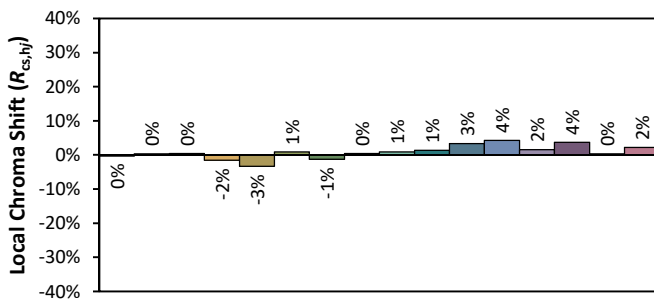

IES TM-30-18 Color Rendition Report

Source: XOB23 9530
 Date: 4/30/2020

Manufacturer: Xicato
 Model: XOB23

Notes: This is a recommended method for displaying IES TM-30-18 information.

x 0.4338
 y 0.3958
 u' 0.2521
 v' 0.5176