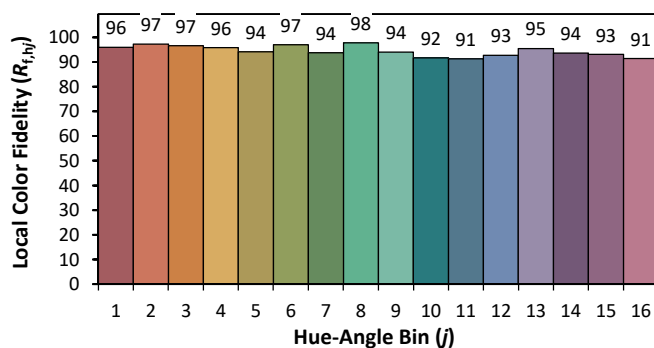

IES TM-30-18 Color Rendition Report

Source: XOB23 9530
 Date: 4/30/2020

Manufacturer: Xicato
 Model: XOB23

Notes: This is a recommended method for displaying IES TM-30-18 information.

x 0.4338
 y 0.3958
 u' 0.2521
 v' 0.5176