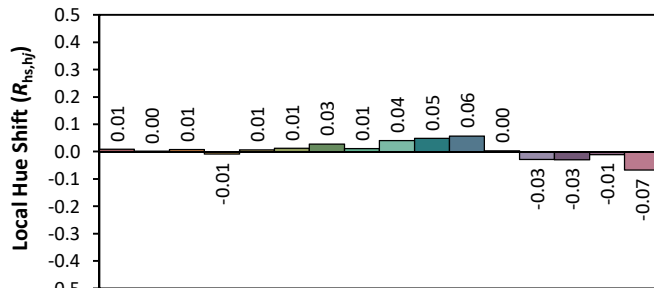

IES TM-30-18 Color Rendition Report

Source: XOB23 9530
 Date: 4/30/2020

Manufacturer: Xicato
 Model: XOB23

Notes: This is a recommended method for displaying IES TM-30-18 information.

x 0.4338
 y 0.3958
 u' 0.2521
 v' 0.5176