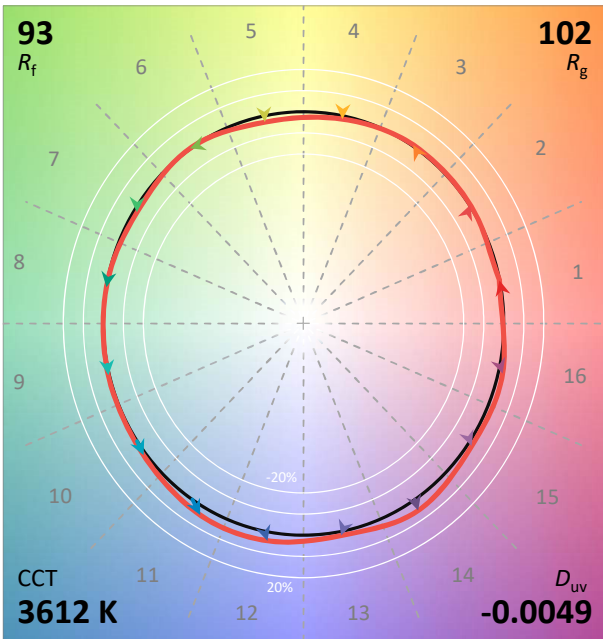

IES TM-30-18 Color Rendition Report

Source: XOB23 9535
 Date: 4/30/2020

Manufacturer: Xicato
 Model: XOB23

Notes: This is a recommended method for displaying IES TM-30-18 information.

x **0.3990**
 y **0.3767**
 u' **0.2374**
 v' **0.5043**