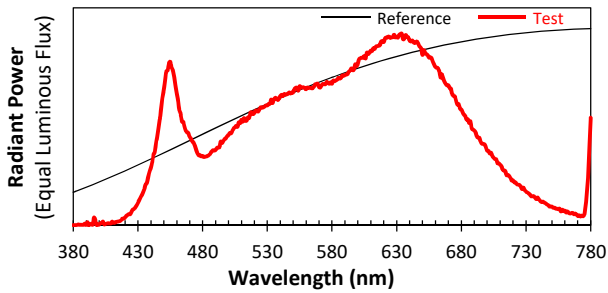

IES TM-30-18 Color Rendition Report

Source: XOB23 9535
 Date: 4/30/2020

Manufacturer: Xicato
 Model: XOB23

Notes: This is a recommended method for displaying IES TM-30-18 information.

x **0.3990**
 y **0.3767**
 u' **0.2374**
 v' **0.5043**