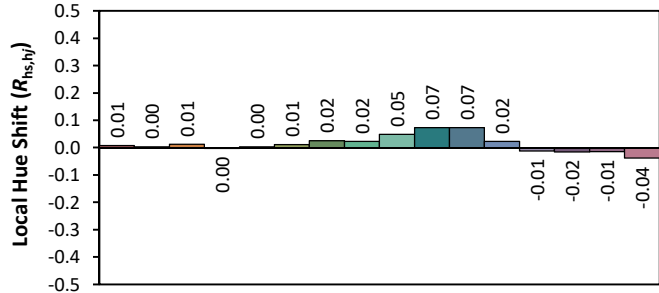

IES TM-30-18 Color Rendition Report

Source: XOB23 9535
 Date: 4/30/2020

Manufacturer: Xicato
 Model: XOB23

Notes: This is a recommended method for displaying IES TM-30-18 information.

x **0.3990**
 y **0.3767**
 u' **0.2374**
 v' **0.5043**