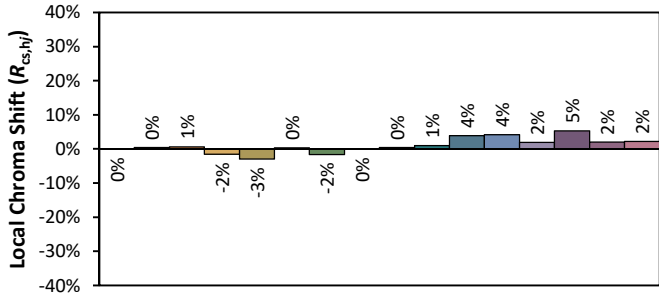

IES TM-30-18 Color Rendition Report

Source: XOB23 9535
 Date: 4/30/2020

Manufacturer: Xicato
 Model: XOB23

Notes: This is a recommended method for displaying IES TM-30-18 information.

x **0.3990**
 y **0.3767**
 u' **0.2374**
 v' **0.5043**