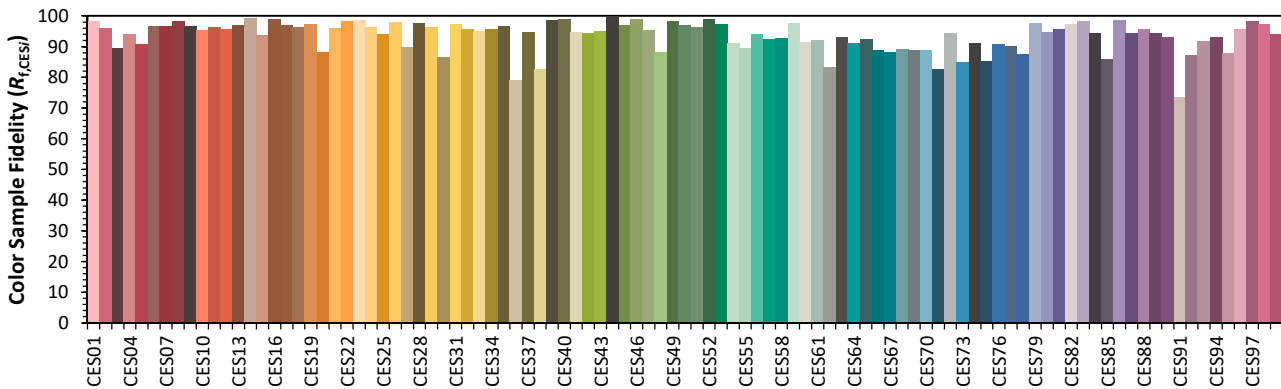

IES TM-30-18 Color Rendition Report

Source: XOB23 9535
 Date: 4/30/2020

Manufacturer: Xicato
 Model: XOB23

Notes: This is a recommended method for displaying IES TM-30-18 information.

x **0.3990**
 y **0.3767**
 u' **0.2374**
 v' **0.5043**