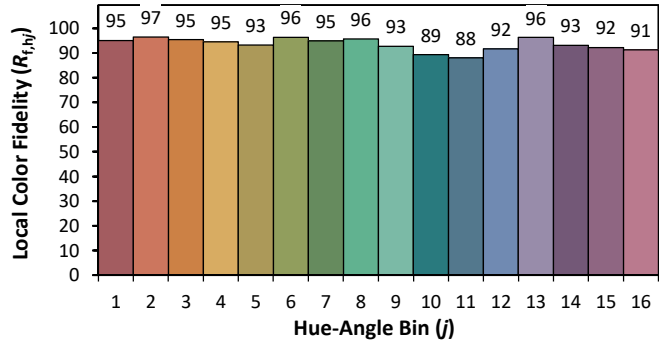

IES TM-30-18 Color Rendition Report

Source: XOB23 9535
 Date: 4/30/2020

Manufacturer: Xicato
 Model: XOB23

Notes: This is a recommended method for displaying IES TM-30-18 information.

x **0.3990**
 y **0.3767**
 u' **0.2374**
 v' **0.5043**