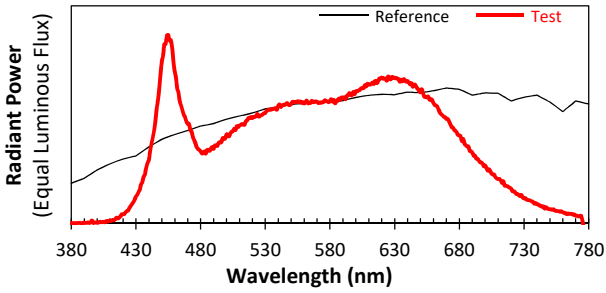

# IES TM-30-18 Color Rendition Report

Source: XOB23 9540  
 Date: 4/30/2020

Manufacturer: Xicato  
 Model: XOB23

Notes: This is a recommended method for displaying IES TM-30-18 information.

$x$  0.3684  
 $y$  0.3565  
 $u'$  0.2253  
 $v'$  0.4905