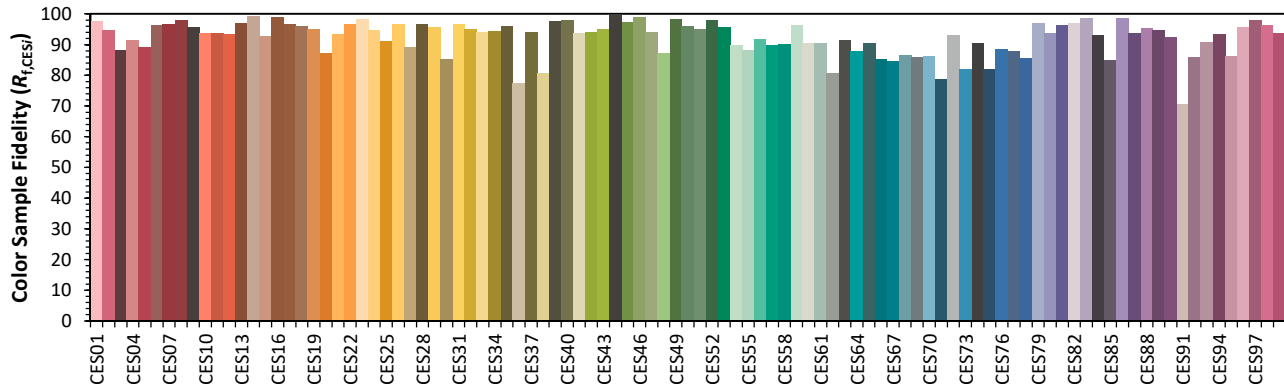

# IES TM-30-18 Color Rendition Report

Source: XOB23 9540  
 Date: 4/30/2020

Manufacturer: Xicato  
 Model: XOB23

Notes: This is a recommended method for displaying IES TM-30-18 information.

$x$  0.3684  
 $y$  0.3565  
 $u'$  0.2253  
 $v'$  0.4905

CIE 13.3-1995 (CRI)	
$R_a$	96
$R_g$	89