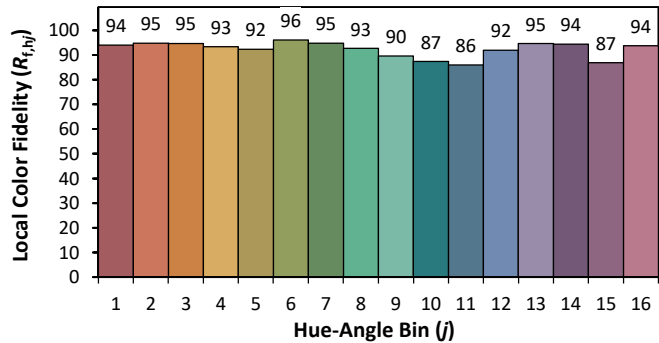

# IES TM-30-18 Color Rendition Report

Source: XOB23 9540  
 Date: 4/30/2020

Manufacturer: Xicato  
 Model: XOB23

Notes: This is a recommended method for displaying IES TM-30-18 information.

$x$  0.3684  
 $y$  0.3565  
 $u'$  0.2253  
 $v'$  0.4905