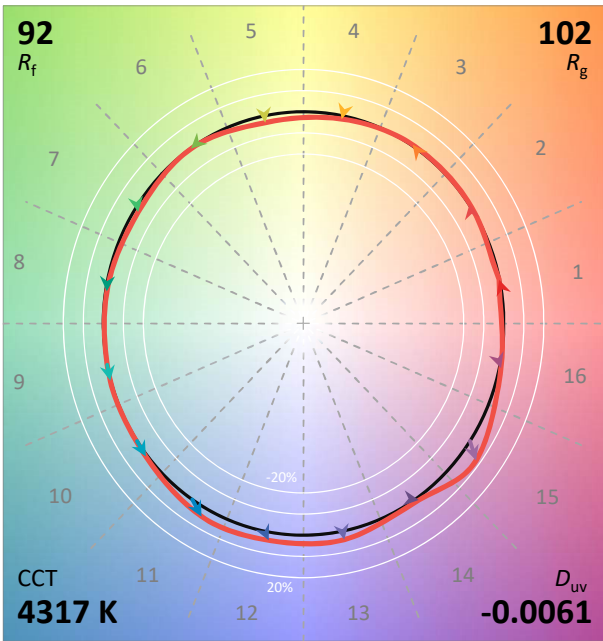

# IES TM-30-18 Color Rendition Report

Source: XOB23 9540  
 Date: 4/30/2020

Manufacturer: Xicato  
 Model: XOB23

Notes: This is a recommended method for displaying IES TM-30-18 information.

$x$  0.3684  
 $y$  0.3565  
 $u'$  0.2253  
 $v'$  0.4905

CIE 13.3-1995 (CRI)	
$R_a$	96
$R_g$	89