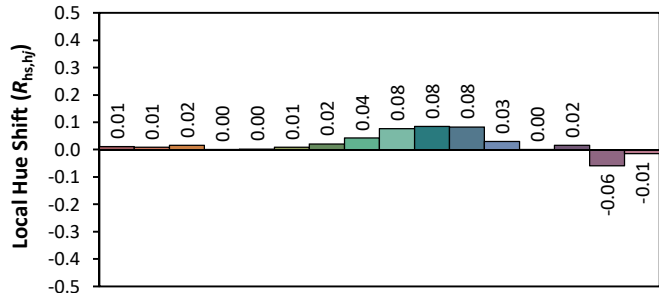

# IES TM-30-18 Color Rendition Report

Source: XOB23 9540  
 Date: 4/30/2020

Manufacturer: Xicato  
 Model: XOB23

Notes: This is a recommended method for displaying IES TM-30-18 information.

$x$  0.3684  
 $y$  0.3565  
 $u'$  0.2253  
 $v'$  0.4905