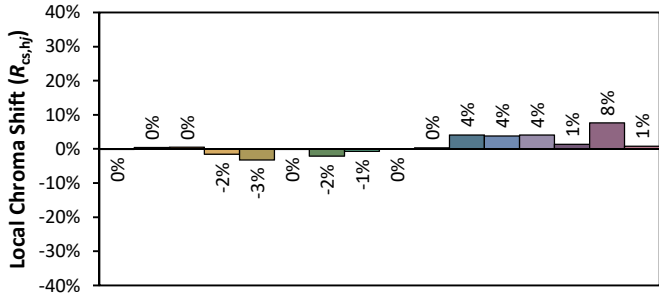

# IES TM-30-18 Color Rendition Report

Source: XOB23 9540  
 Date: 4/30/2020

Manufacturer: Xicato  
 Model: XOB23

Notes: This is a recommended method for displaying IES TM-30-18 information.

$x$  0.3684  
 $y$  0.3565  
 $u'$  0.2253  
 $v'$  0.4905