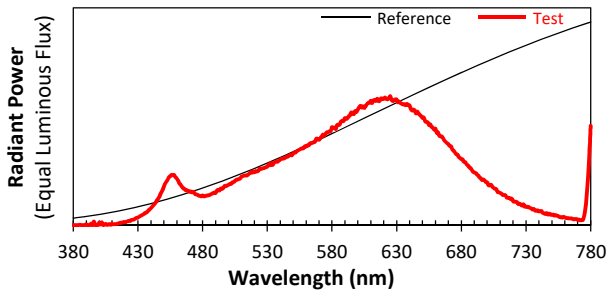

# IES TM-30-18 Color Rendition Report

Source: XOB32 9035

Manufacturer: Xicato

Date: 6/3/2020

Model: XOB32

Notes: This is a recommended method for displaying IES TM-30-18 information.

x 0.4539  
y 0.4055  
u' 0.2609  
v' 0.5245