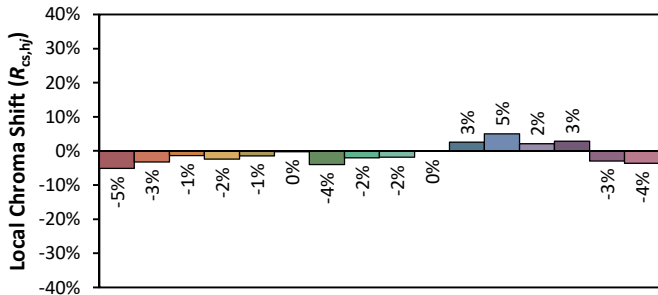

# IES TM-30-18 Color Rendition Report

Source: XOB32 9035

Manufacturer: Xicato

Date: 6/3/2020

Model: XOB32

Notes: This is a recommended method for displaying IES TM-30-18 information.

x 0.4539  
y 0.4055  
u' 0.2609  
v' 0.5245