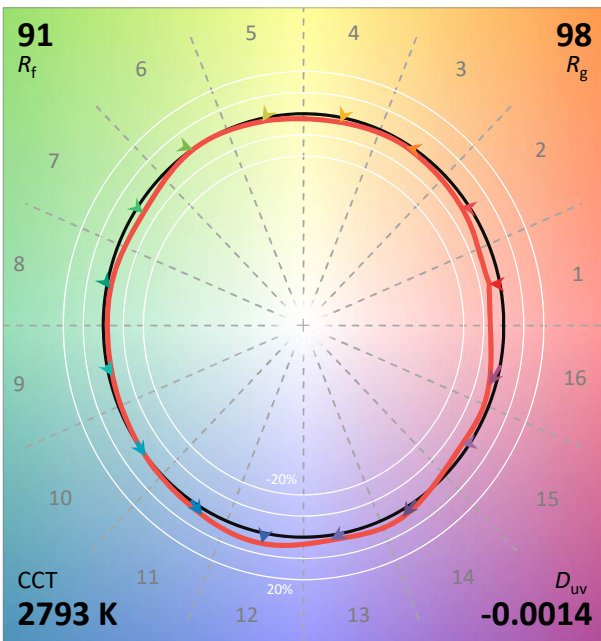

# IES TM-30-18 Color Rendition Report

Source: XOB32 9035

Manufacturer: Xicato

Date: 6/3/2020

Model: XOB32

Notes: This is a recommended method for displaying IES TM-30-18 information.

x 0.4539  
y 0.4055  
u' 0.2609  
v' 0.5245

CIE 13.3-1995 (CRI)	
R <sub>a</sub>	93
R <sub>g</sub>	61