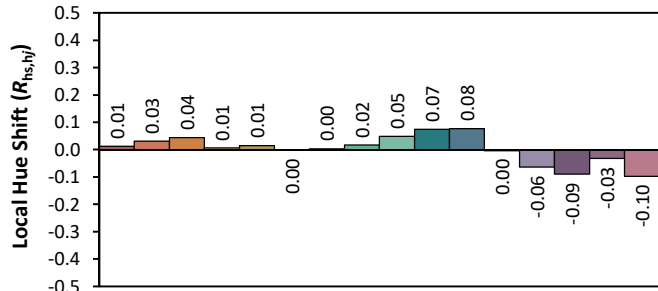

# IES TM-30-18 Color Rendition Report

Source: XOB32 9035

Manufacturer: Xicato

Date: 6/3/2020

Model: XOB32

Notes: This is a recommended method for displaying IES TM-30-18 information.

x 0.4539  
y 0.4055  
u' 0.2609  
v' 0.5245