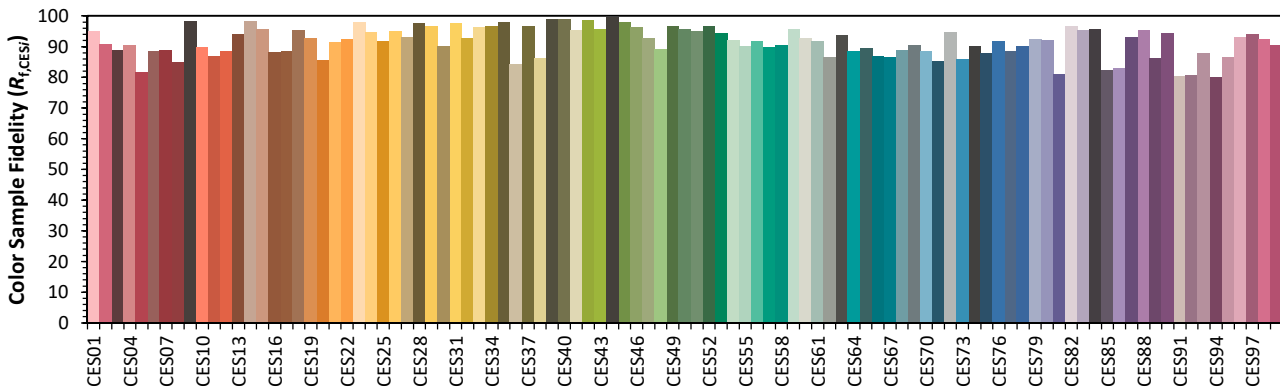

# IES TM-30-18 Color Rendition Report

Source: XOB32 9035

Manufacturer: Xicato

Date: 6/3/2020

Model: XOB32

Notes: This is a recommended method for displaying IES TM-30-18 information.

x 0.4539  
y 0.4055  
u' 0.2609  
v' 0.5245