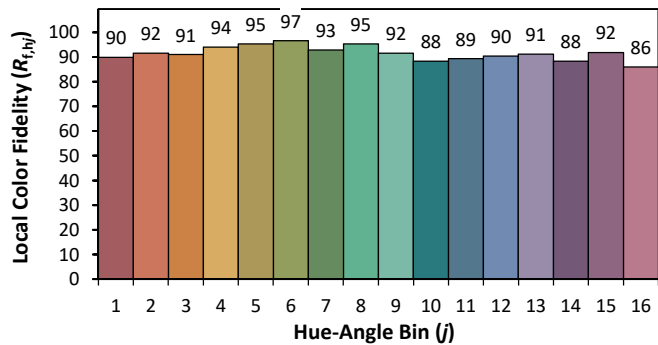

# IES TM-30-18 Color Rendition Report

Source: XOB32 9035

Manufacturer: Xicato

Date: 6/3/2020

Model: XOB32

Notes: This is a recommended method for displaying IES TM-30-18 information.

x 0.4539  
y 0.4055  
u' 0.2609  
v' 0.5245