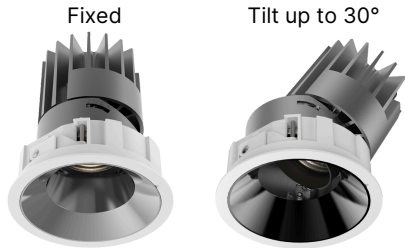

XDL

Customize and Individualize

Aperture Size

E4 - 4" (100mm)

E6 - 6" (150mm)

Shape

Round

Square

Application

Fixed

Tilt up to 30°

2-in-1 Adaptive Design

Wall Wash

Mounting Style

Trimless (Mud Ring)

Trimmed (White or Black)