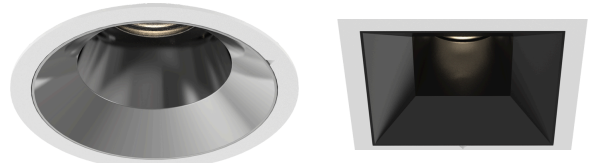

XDL

Customize and Individualize

Aperture Size

E4 - 4" (100mm)

E6 - 6" (150mm)

Shape

Round

Square

Application

Fixed

Tilt up to 30°

2-in-1 Adaptive Design

Wall Wash

Mounting Style

Trimless (Mud Ring)

Trimmed (White or Black)