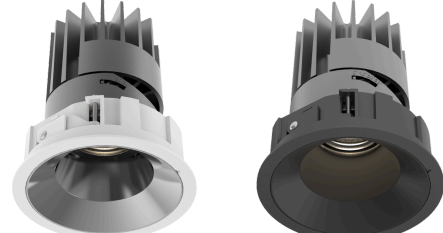

XDL

Customize and Individualize

Aperture Size

E4 - 4" (100mm)

E6 - 6" (150mm)

Shape

Round

Square

Application

Fixed

Tilt up to 30°

2-in-1 Adaptive Design

Wall Wash

Mounting Style

Trimless (Mud Ring)

Trimmed (White or Black)

Lighting

Xicato XOB

4": Up to 2030Lm
6": Up to 3100Lm

Xicato XTM

6": Up to 2250Lm

CCT: 2700K, 3000K
3500K, 4000K

CRI

>90, >95,
>95 Vibrant