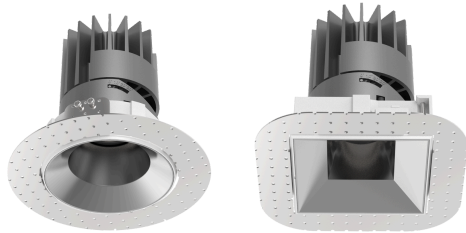

XDL

Customize and Individualize

Aperture Size

E4 - 4" (100mm)

E6 - 6" (150mm)

Shape

Round

Square

Application

Fixed

Tilt up to 30°

2-in-1 Adaptive Design

Wall Wash

Mounting Style

Trimless (Mud Ring)

Trimmed (White or Black)