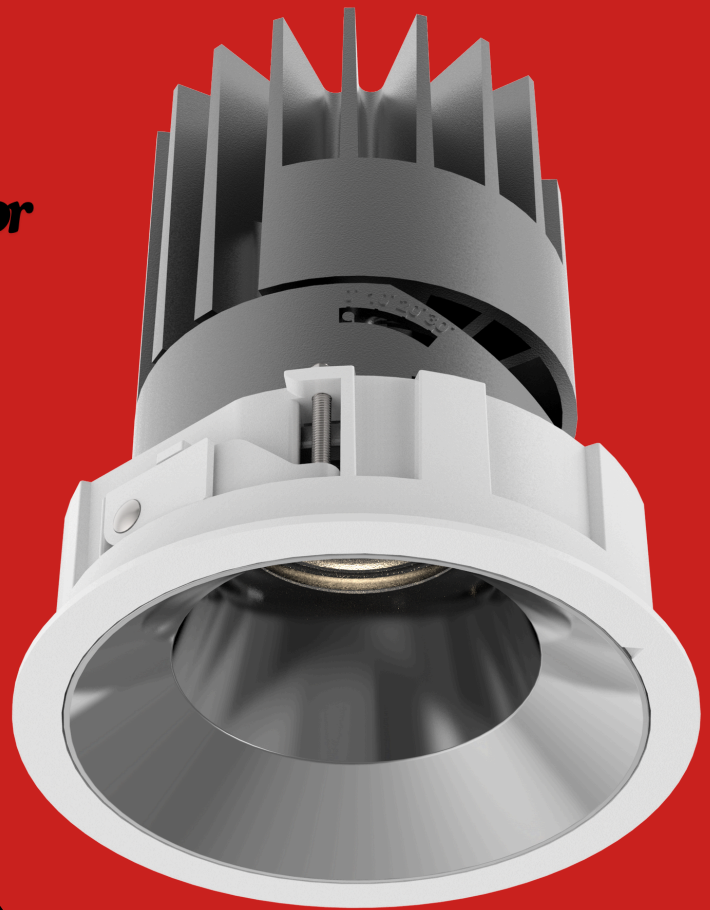

XDDL

Architectural Downlights

True Flicker-Free

Xmesh Wireless

Superior Color

***10 Year
Warranty***

Product Portfolio

xicato[®]

XDL

XDL Downlight from Xicato brings together superior LED light, driver, and controls in terms of quality, longevity, and intelligence in an elegant yet flexible package that enables designers to individualize and optimize each space for every application. Select Xmesh option to enable every XDL fixture to act as a network node within the Xicato smart building ecosystem which unleashes greater capabilities including wireless control, data analytics, remote access, and asset tracking.

Innovation

XDL is the brainchild of Xicato's renowned engineering and innovation. Integrating Xicato's world class LED light source and its high performance driver into an innovative downlight design is simply the birth of a world class lighting fixture. Backed by industry leading warranty, Xicato stands behind its innovation to provide piece of mind while reducing overall TCO.

Application

Fixed

Tilt up to 30°

2-in-1 Adaptive Design

Wall Wash

Mounting Style

Trimless (Mud Ring)

Trimmed (White or Black)